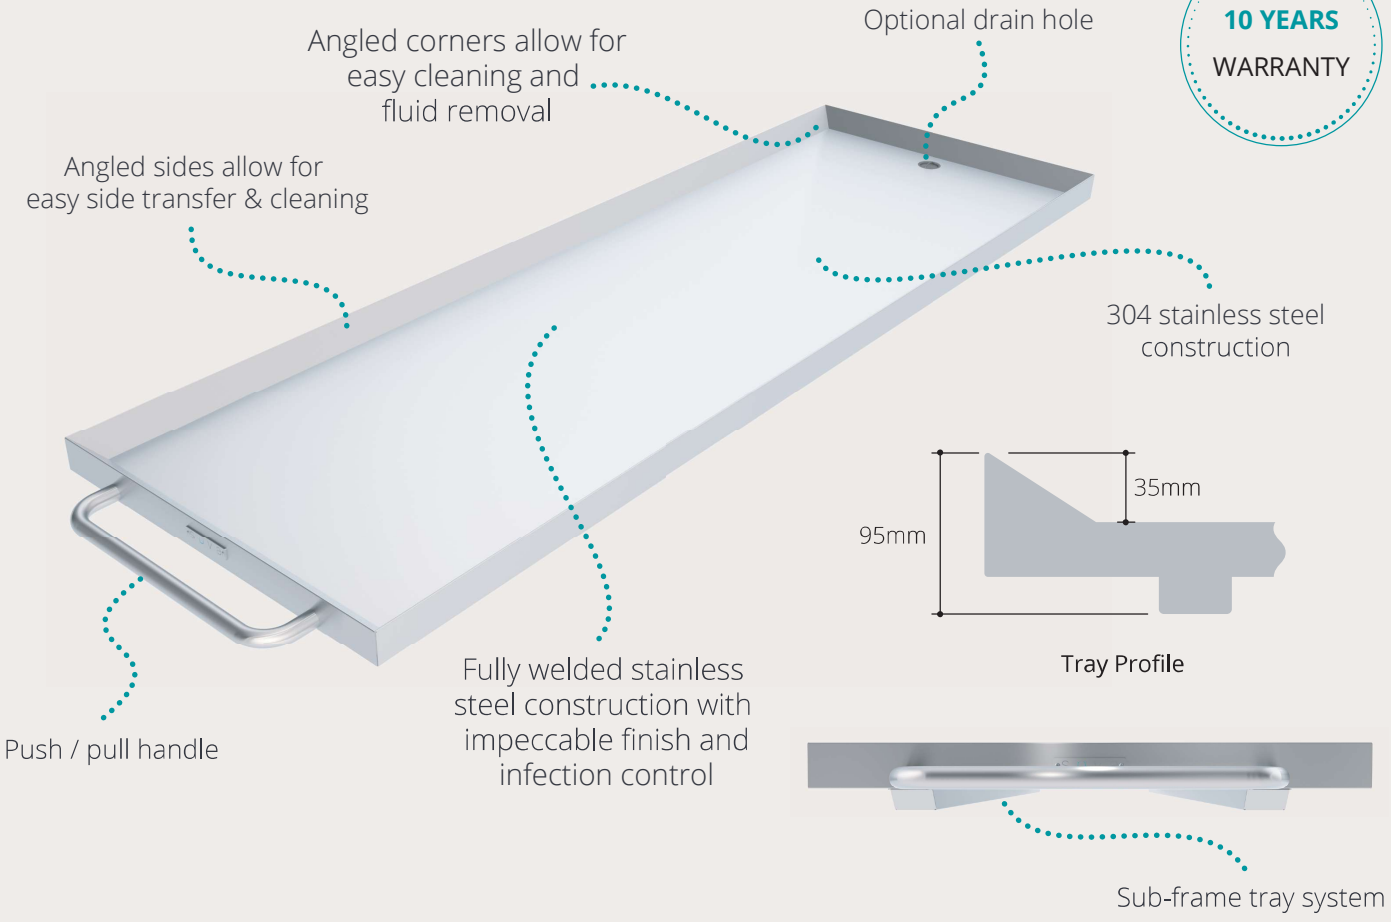

s o v a / dignity in motion

.....

Cadaver Trays
4H810PD & 4H811PD Range

Dedicated design.
Seamless movement.
Pride in our products.

.....

**10 YEARS
WARRANTY**

900mm / Custom sizes available on request

4H810PD

4H810P - Without drain hole
H: 95mm W: 660mm L: 2090mm

4H811PD

4H811P - Without drain hole
H: 95mm W: 750mm L: 2090mm

Contact Us

Tel: 0438 749 709
Email: scott@sovamotion.com.au

sova / dignity in motion
Made in Australia