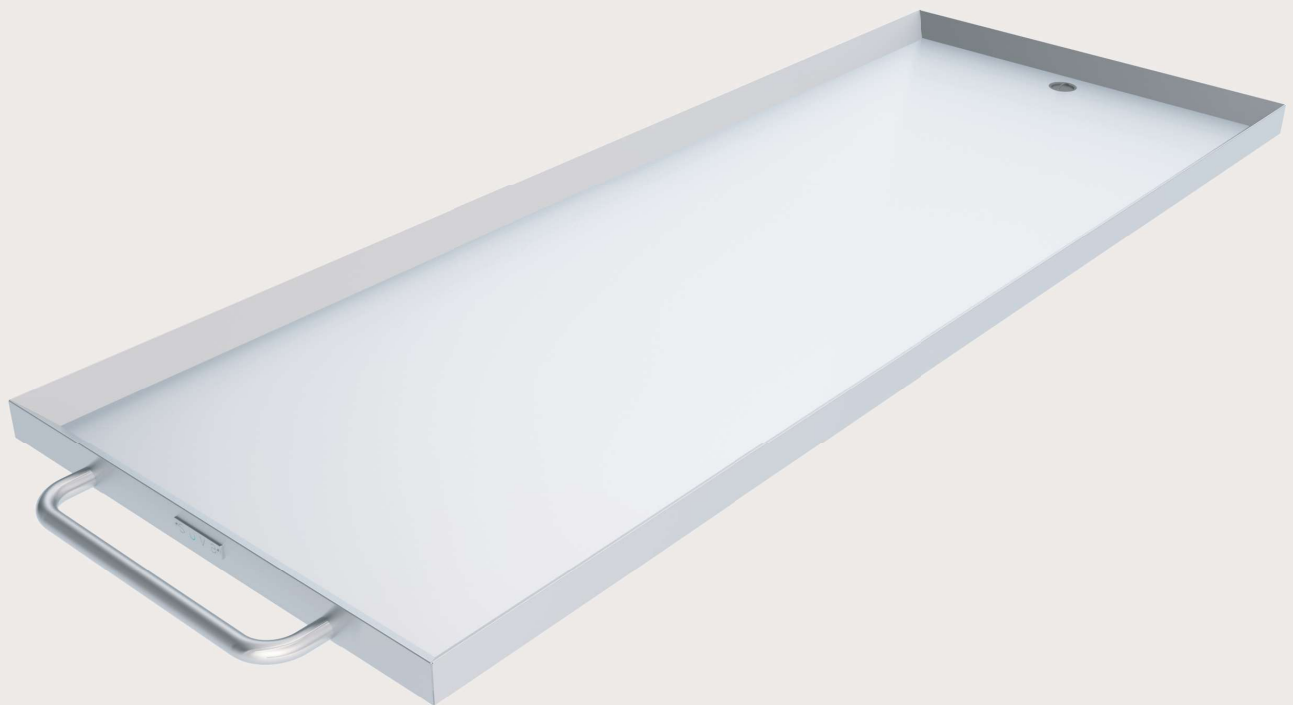

s o v a / dignity in motion

.....

Cadaver Trays
4H810PD & 4H811PD Range

Dedicated design.
Seamless movement.
Pride in our products.

.....

**10 YEARS
WARRANTY**

900mm / Custom sizes available on request

4H810PD

4H810P - Without drain hole
H: 95mm W: 660mm L: 2090mm

4H811PD

4H811P - Without drain hole
H: 95mm W: 750mm L: 2090mm

Contact Us

Tel: 0438 749 709
Email: scott@sovamotion.com.au

sova / dignity in motion
Made in Australia