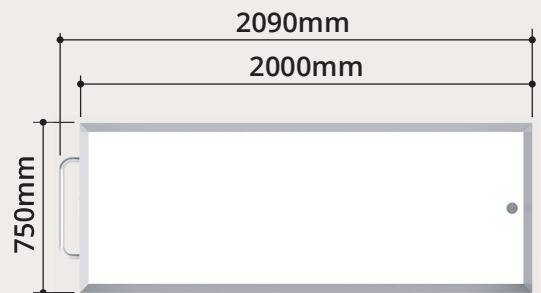

s o v a / dignity in motion

.....

Cadaver Trays
4H810PD & 4H811PD Range

Dedicated design.
Seamless movement.
Pride in our products.

.....

**10 YEARS
WARRANTY**

900mm / Custom sizes available on request

4H810PD

4H810P - Without drain hole
H: 95mm W: 660mm L: 2090mm

4H811PD

4H811P - Without drain hole
H: 95mm W: 750mm L: 2090mm

Contact Us

Tel: 0438 749 709
Email: scott@sovamotion.com.au

sova / dignity in motion
Made in Australia