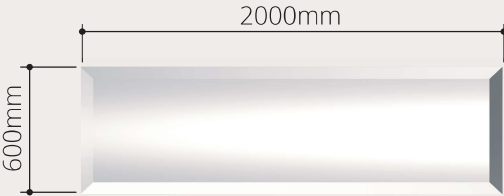

Angled sides allow for easy side transfer & cleaning

304 stainless steel construction

Fully welded stainless steel construction with impeccable finish and infection control

Push / pull handle

Tray Profile

4H809

4H809D - With Drain Hole
H: 95mm W: 600mm L: 2000mm

4H809SL

4H809SLD - With Drain Hole
H: 105mm W: 600mm L: 2000mm

Contact Us

Tel: 0438 749 709
Email: scott@sovamotion.com.au