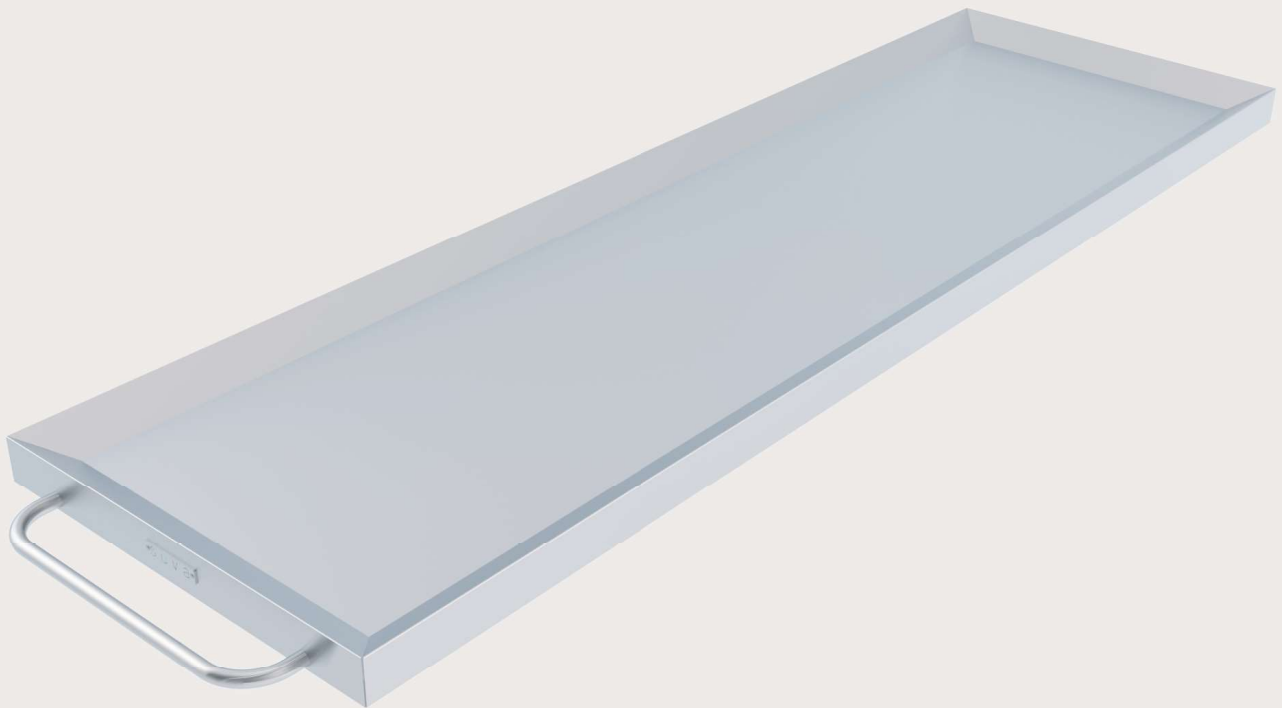

s o v a / dignity in motion

.....

Cadaver Trays
4H809 Range

.....

Dedicated design.
Seamless movement.
Pride in our products.

.....

Optional drain hole

Angled corners allow for easy cleaning and fluid removal

Angled sides allow for easy side transfer & cleaning

304 stainless steel construction

Fully welded stainless steel construction with impeccable finish and infection control

Push / pull handle

Tray Profile