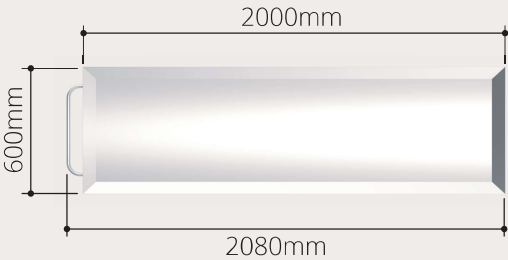

Angled sides allow for easy side transfer & cleaning

304 stainless steel construction

Fully welded stainless steel construction with impeccable finish and infection control

Push / pull handle

Tray Profile

4H809

4H809D - With Drain Hole
H: 95mm W: 600mm L: 2000mm

4H809SL

4H809SLD - With Drain Hole
H: 105mm W: 600mm L: 2000mm

Contact Us

Tel: 0438 749 709
Email: scott@sovamotion.com.au