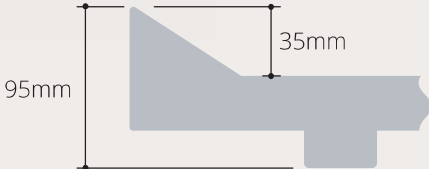

s o v a / dignity in motion

.....

Cadaver Trays
4H809 Range

.....

Dedicated design.
Seamless movement.
Pride in our products.

.....

Optional drain hole

Angled corners allow for easy cleaning and fluid removal

Angled sides allow for easy side transfer & cleaning

304 stainless steel construction

Fully welded stainless steel construction with impeccable finish and infection control

Push / pull handle

Tray Profile

4H809

4H809D - With Drain Hole
H: 95mm W: 600mm L: 2000mm

4H809SL

4H809SLD - With Drain Hole
H: 105mm W: 600mm L: 2000mm

Contact Us

Tel: 0438 749 709
Email: scott@sovamotion.com.au