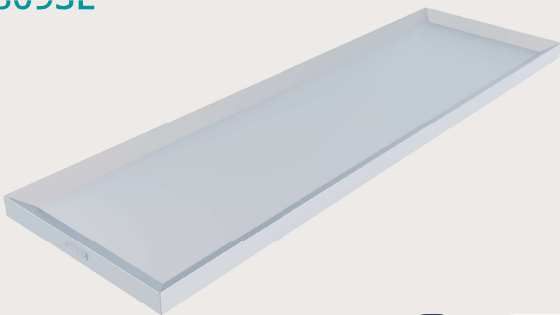

4H809SL

4H809SLD - With Drain Hole
H: 105mm W: 600mm L: 2000mm

Contact Us

Tel: 0438 749 709
Email: scott@sovamotion.com.au