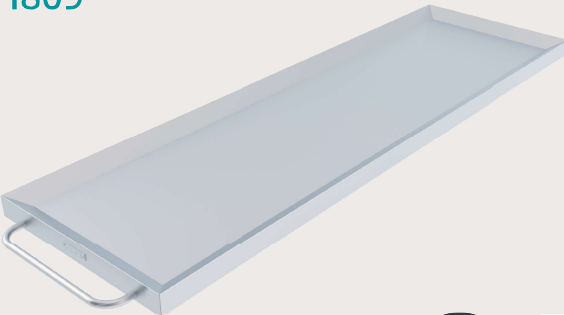

4H809

4H809D - With Drain Hole
H: 95mm W: 600mm L: 2000mm