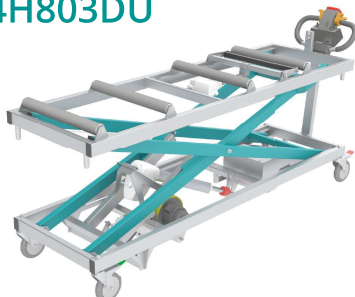

s o v a / dignity in motion

Mortuary Trolley - 350kg
4H803 Range

Dedicated design.
Seamless movement.
Pride in our products.

Features

Medium Duty

300 kg

(SWL)

ELECTRONICALLY CONTROLLED

H: 520mm W: 640mm L: 2055mm

4H803C

Concealment

End Loading

H: 520mm W: 780mm L: 2055mm

4H803SLC

Concealment

Side Loading

H: 520mm W: 780mm L: 2055mm

4H803DU

Drive Unit

End Loading

H: 1050mm W: 640mm L: 2320mm

4H803DUSL

Drive Unit

Side Loading