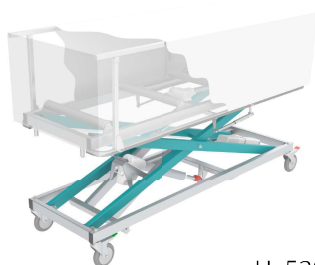

s o v a / dignity in motion

Mortuary Trolley - 350kg
4H803 Range

Dedicated design.
Seamless movement.
Pride in our products.

Features

Medium Duty

300 kg

(SWL)

ELECTRONICALLY CONTROLLED

Concealment Top

Drive roller

4H803 Product Range

4H803

End Loading

H: 520mm W: 640mm L: 2055mm

4H803SL

Side Loading

H: 520mm W: 640mm L: 2055mm

4H803C

Concealment

End Loading

H: 520mm W: 780mm L: 2055mm

4H803SLC

Concealment

Side Loading