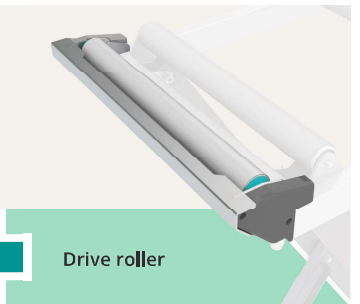

Concealment Top

Drive roller

4H803 Product Range

4H803

End Loading

H: 520mm W: 640mm L: 2055mm

4H803SL

Side Loading