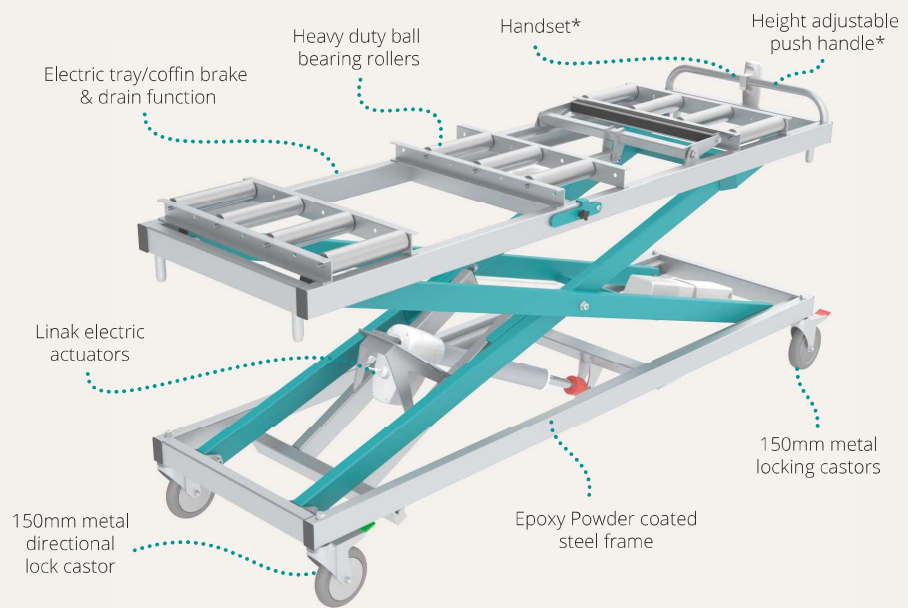

s o v a / dignity in motion

Mortuary Trolley - 350kg
4H803 Range

Dedicated design.
Seamless movement.
Pride in our products.

Features

Medium Duty

300 kg

(SWL)

ELECTRONICALLY CONTROLLED

Concealment Top

Drive roller

4H803 Product Range

4H803

End Loading

H: 520mm W: 640mm L: 2055mm

4H803SL

Side Loading

H: 520mm W: 780mm L: 2055mm

4H803DU

Drive Unit

End Loading

H: 1050mm W: 640mm L: 2320mm

4H803DUSL

Drive Unit

Side Loading

H: 1050mm W: 640mm L: 2320mm

4H803DUC

Drive Unit

End Loading

Concealment

H: 1050mm W: 780mm L: 2320mm

4H803DUSLC

Drive Unit