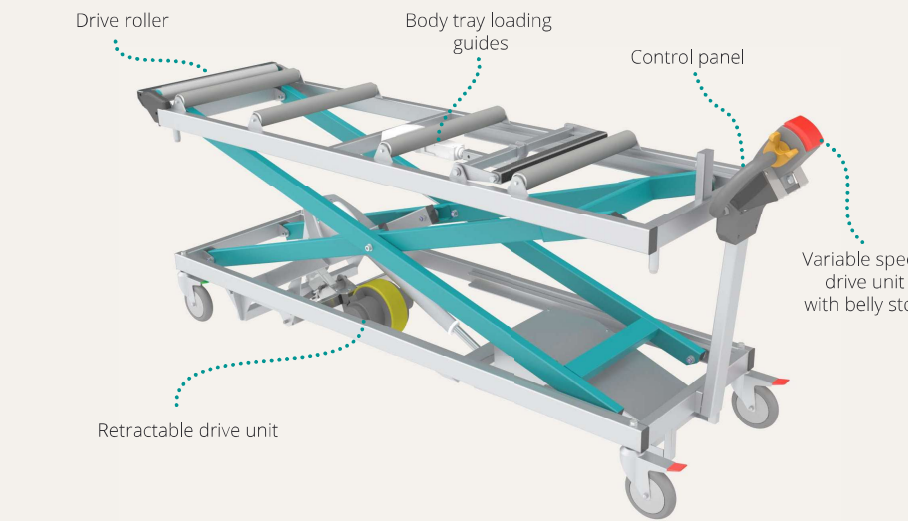

s o v a / dignity in motion

Mortuary Trolley - 350kg
4H803 Range

Dedicated design.
Seamless movement.
Pride in our products.

Features

Medium Duty

300 kg

(SWL)

ELECTRONICALLY CONTROLLED

Concealment Top

Drive roller

4H803 Product Range

4H803

End Loading

H: 520mm W: 640mm L: 2055mm

4H803SL

Side Loading

H: 520mm W: 780mm L: 2055mm

4H803DU

Drive Unit

End Loading

H: 1050mm W: 640mm L: 2320mm

4H803DUSL

Drive Unit

Side Loading

H: 1050mm W: 640mm L: 2320mm

4H803DUC

Drive Unit

End Loading

Concealment

H: 1050mm W: 780mm L: 2320mm

4H803DUSLC

Drive Unit