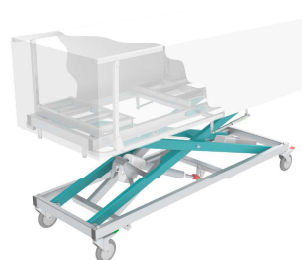

s o v a / dignity in motion

Mortuary Trolley - 350kg
4H803 Range

Dedicated design.
Seamless movement.
Pride in our products.

Features

Medium Duty

300 kg

(SWL)

ELECTRONICALLY CONTROLLED

H: 520mm W: 640mm L: 2055mm

4H803C

Concealment

End Loading

H: 520mm W: 780mm L: 2055mm

4H803SLC

Concealment

Side Loading

H: 520mm W: 780mm L: 2055mm

4H803DU

Drive Unit

End Loading

H: 1050mm W: 640mm L: 2320mm

4H803DUSL

Drive Unit

Side Loading