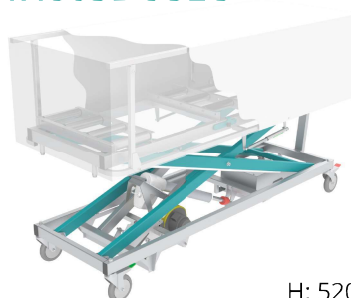

H: 1050mm W: 640mm L: 2320mm

4H803DUC

Drive Unit

End Loading

Concealment

H: 1050mm W: 780mm L: 2320mm

4H803DUSLC

Drive Unit

Side Loading

Concealment

H: 520mm W: 780mm L: 2320mm

4H803DUT

Drive Unit

End Loading

Drive Roller

H: 1050mm W: 640mm L: 2435mm