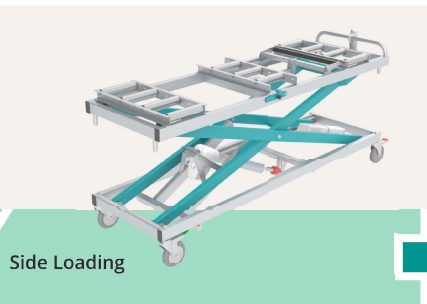

Side Loading