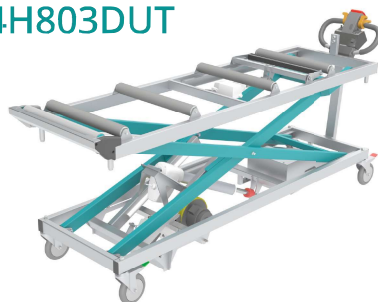

4H803DUT

H: 1050mm W: 640mm L: 2435mm