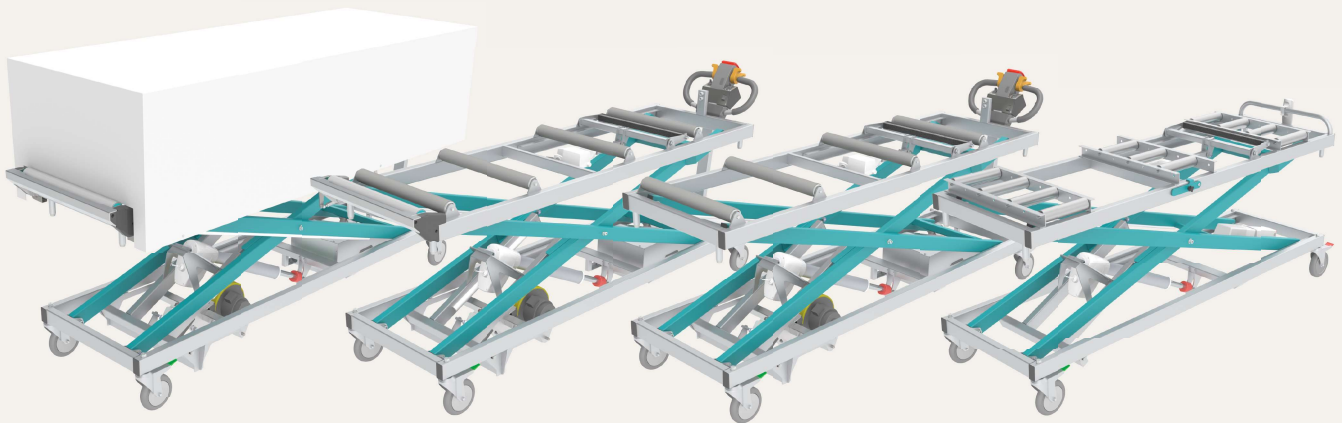

s o v a / dignity in motion

Mortuary Trolley - 350kg
4H803 Range

Dedicated design.
Seamless movement.
Pride in our products.

Features

Medium Duty

300 kg

(SWL)

ELECTRONICALLY CONTROLLED

Concealment Top

Drive roller

4H803 Product Range

4H803

End Loading

H: 520mm W: 640mm L: 2055mm

4H803SL

Side Loading

H: 520mm W: 640mm L: 2055mm

4H803C

Concealment

End Loading

H: 520mm W: 780mm L: 2055mm

4H803SLC

Concealment

Side Loading

H: 520mm W: 780mm L: 2055mm

4H803DU

Drive Unit

End Loading

H: 1050mm W: 640mm L: 2320mm

4H803DUSL

Drive Unit

Side Loading