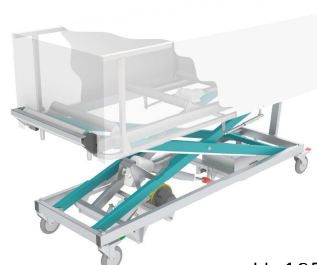

4H803DUCT

H: 1050mm W: 780mm L: 2435mm

Contact Us

Tel: 0438 749 709

Email: scott@sovamotion.com.au