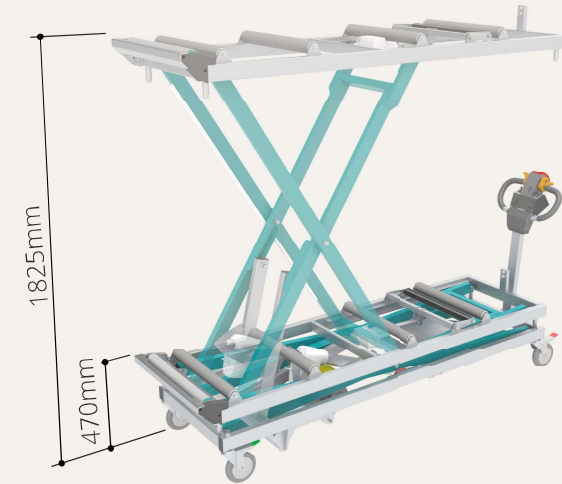

Features

Medium Duty

300 kg

(SWL)

ELECTRONICALLY CONTROLLED

DRIVE UNIT

HANDSET

* On non-DU units

ELECTRIC ACTUATORS

WARRANTY
3 YEARS
ELECTRICS
10 YEARS
FRAME

End Loading