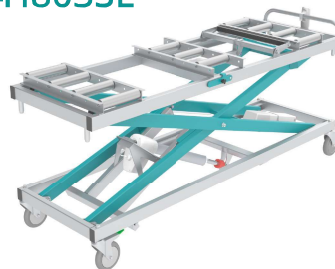

s o v a / dignity in motion

Mortuary Trolley - 350kg
4H803 Range

Dedicated design.
Seamless movement.
Pride in our products.

Features

Medium Duty

300 kg

(SWL)

ELECTRONICALLY CONTROLLED

Concealment Top

Drive roller

4H803 Product Range

4H803

End Loading

H: 520mm W: 640mm L: 2055mm

4H803SL

Side Loading

H: 520mm W: 640mm L: 2055mm

4H803C

Concealment

End Loading

H: 520mm W: 780mm L: 2055mm

4H803SLC

Concealment

Side Loading

H: 520mm W: 780mm L: 2055mm

4H803DU

Drive Unit

End Loading

H: 1050mm W: 640mm L: 2320mm

4H803DUSL

Drive Unit

Side Loading