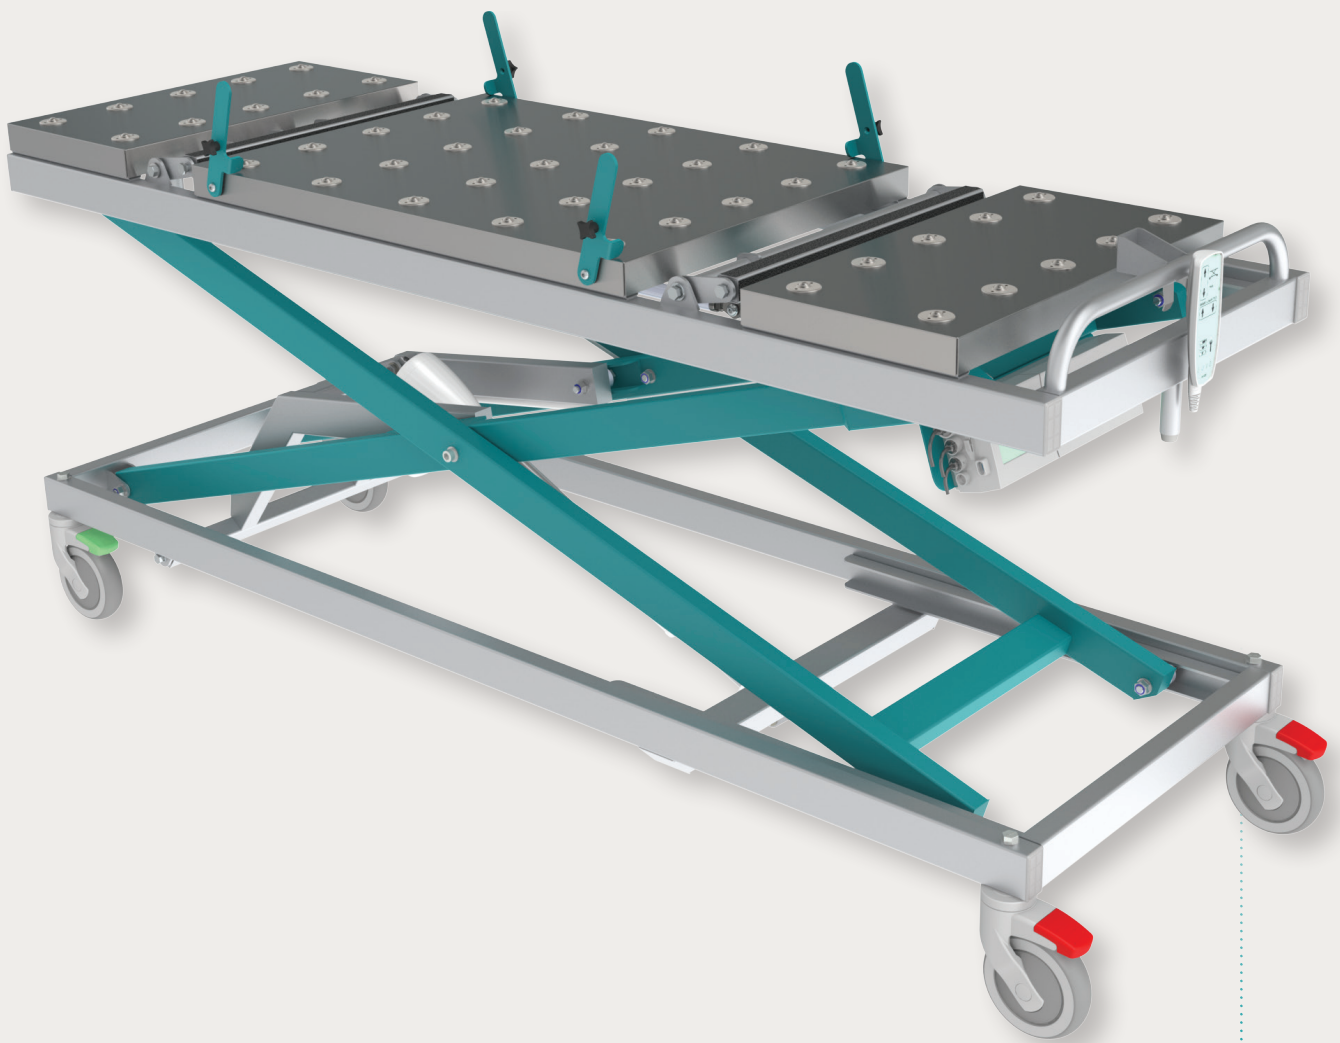

s o v a

Mortuary Transfer Trolley

Dedicated design.
Seamless movement.
Pride in our products.

WARRANTY
3 YEARS
ELECTRICS
10 YEARS
FRAME

SWL
300kg

Mortuary Transfer Trolley 4H804

- Stainless steel ball transfer rollers
- Handset high/low
- Stainless steel top
- Epoxy powder coated frame
- Height adjustable push handle
- Electric high/low operation
- Rechargeable battery pack
- Dual Electric Coffin Brake
- 150mm lockable castors

Dimensions

Overall Width: 705mm

Overall Length: 2055mm

Overall Low Height: 520mm

Platform Height -Low: 470mm

Platform Height - High: 1680mm

s o v a

dignity in motion