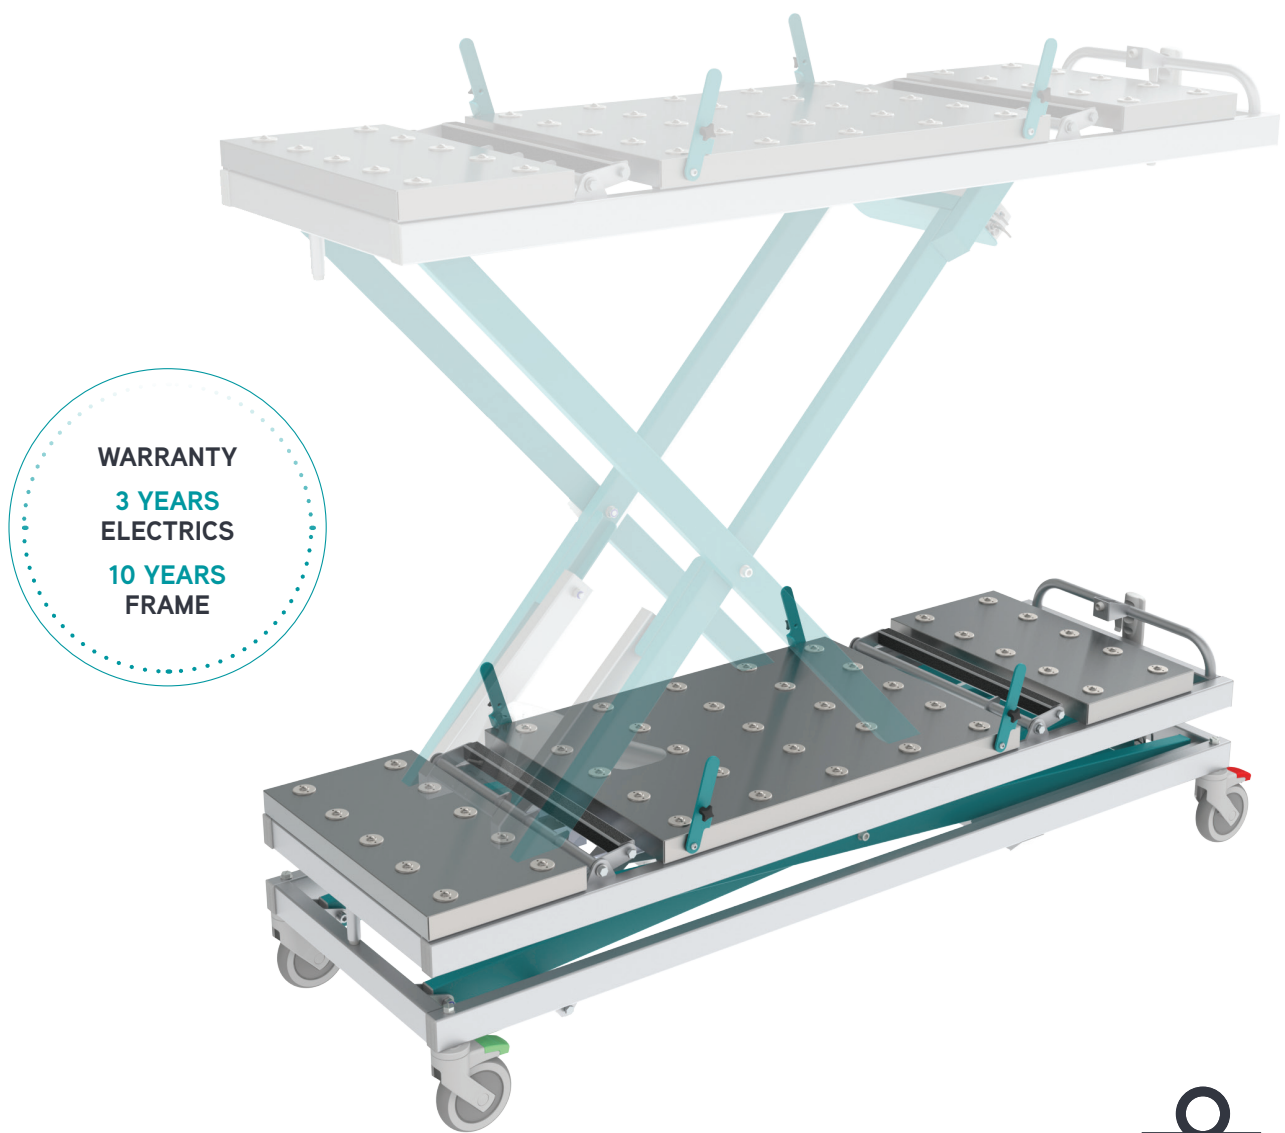

s o v a

Mortuary Transfer Trolley

Dedicated design.
Seamless movement.
Pride in our products.

WARRANTY
3 YEARS
ELECTRICS
10 YEARS
FRAME

SWL
300kg

Mortuary Transfer Trolley 4H804

- Stainless steel ball transfer rollers
- Handset high/low
- Stainless steel top
- Epoxy powder coated frame
- Height adjustable push handle
- Electric high/low operation
- Rechargeable battery pack
- Dual Electric Coffin Brake
- 150mm lockable castors

Dimensions

Overall Width: 705mm

Overall Length: 2055mm

Overall Low Height: 520mm

Platform Height -Low: 470mm

Platform Height - High: 1680mm

s o v a

dignity in motion