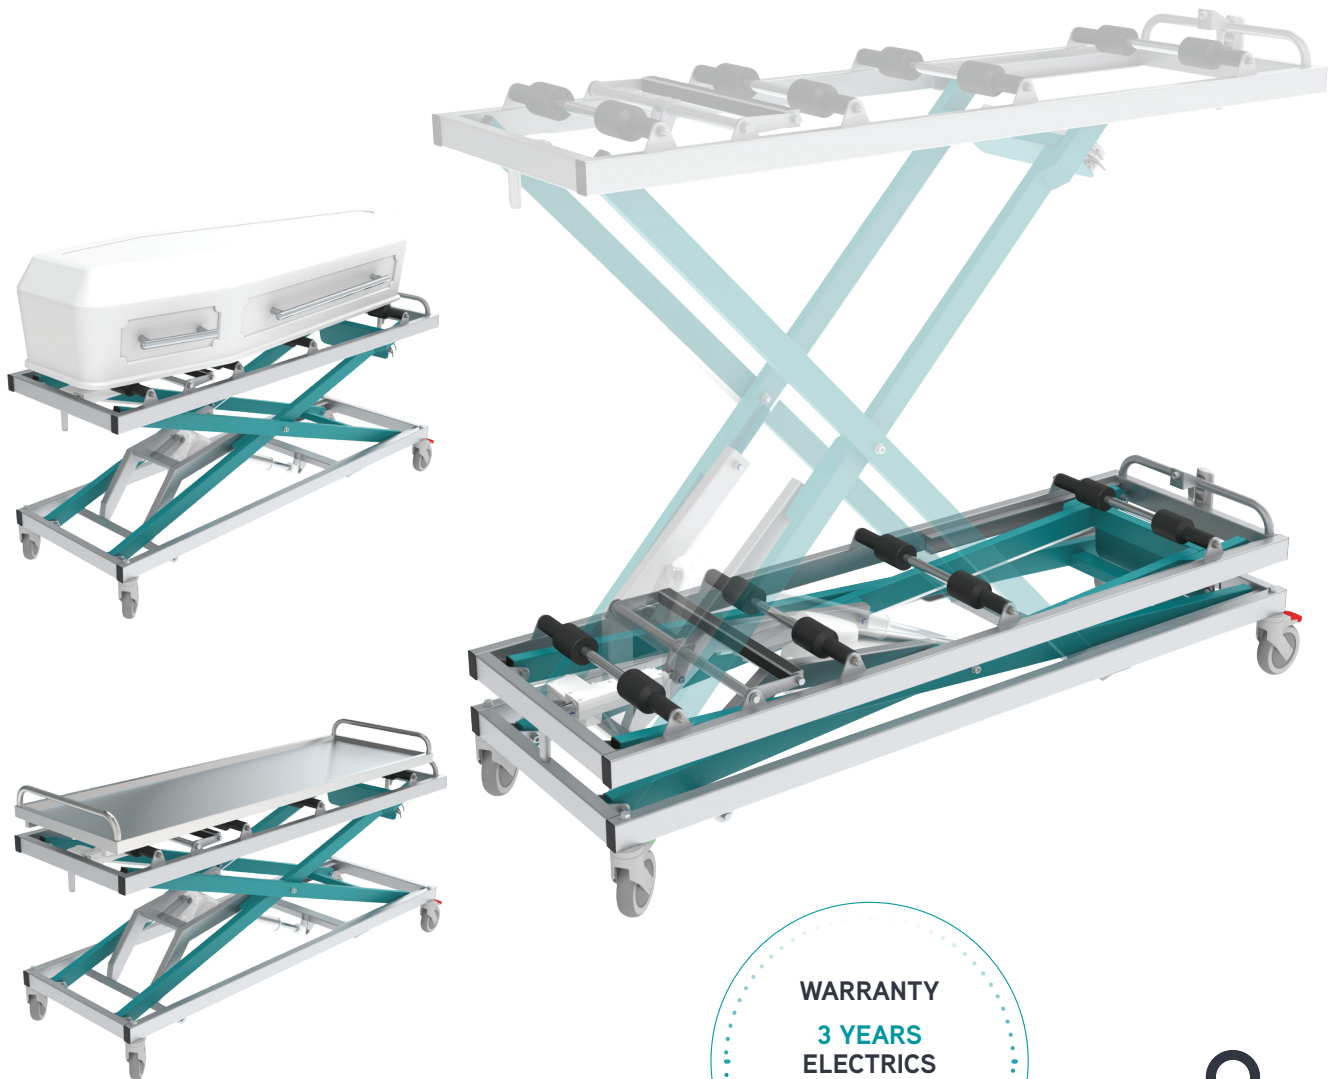

s o v a

Mortuary Trolley

Dedicated design.
Seamless movement.
Pride in our products.

WARRANTY

3 YEARS
ELECTRICS

10 YEARS
FRAME

SWL
300kg

Mortuary Trolley 4H803

- Dual purpose roller design for coffin & body trays
- Heavy duty engineered polymer rollers
- Electric body tray & coffin brake with drain tilt function
- Epoxy powder coated frame
- Height adjustable push handle
- Electric high/low operation
- Electric handset
- Removable rechargeable battery pack
- 150mm directional & braking Tente castors

Dimensions

Overall Width: 670mm

Overall Length: 2055mm

Overall Low Height: 520mm

Platform Height -Low: 470mm

Platform Height - High: 1680mm

s o v a

dignity in motion