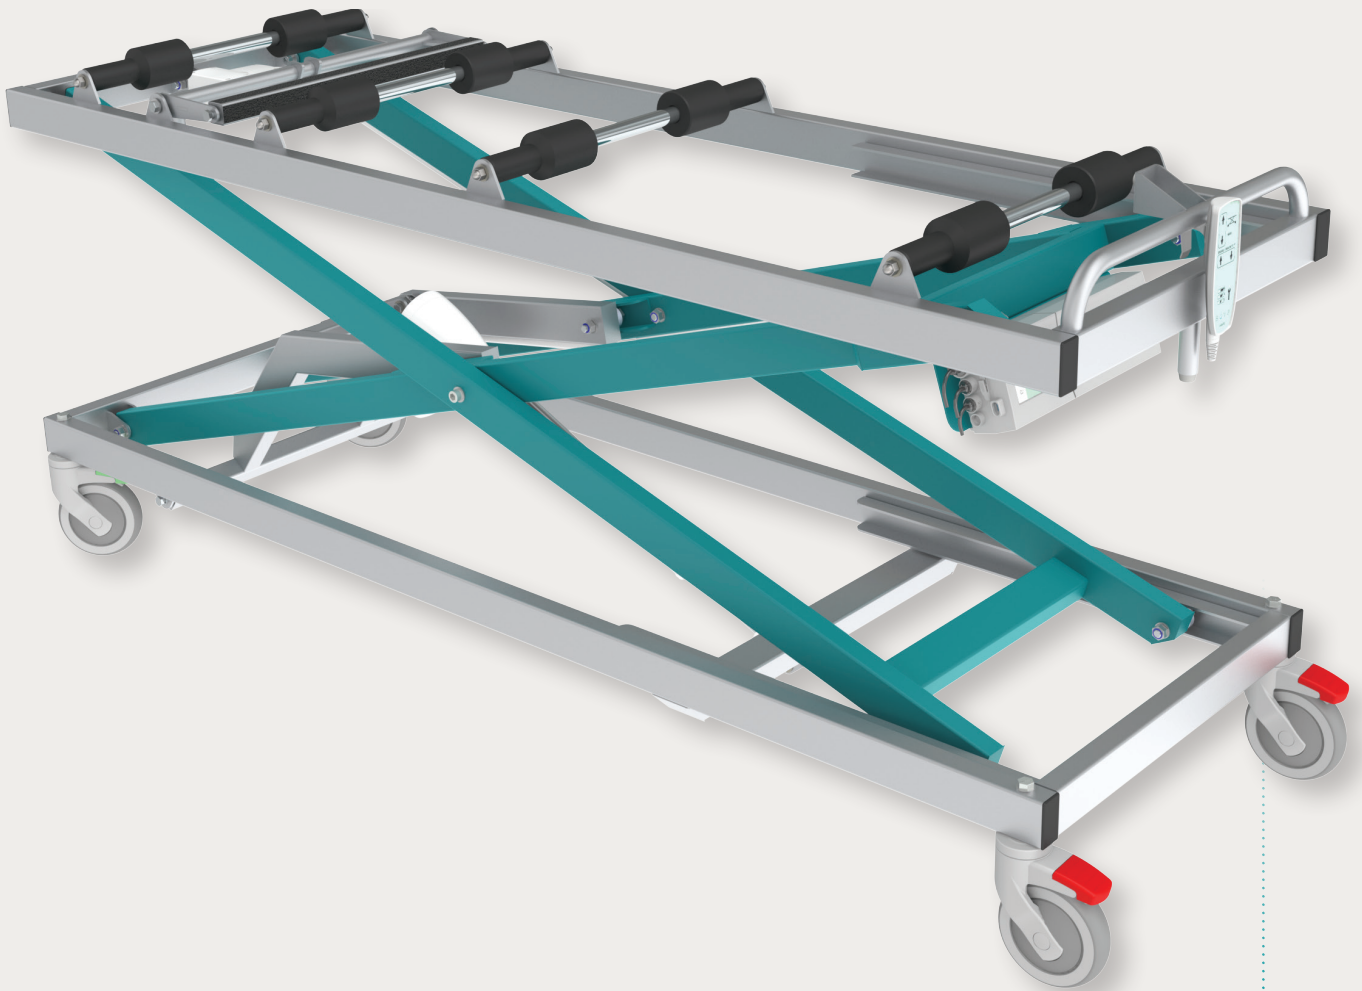

s o v a

Mortuary Trolley

Dedicated design.
Seamless movement.
Pride in our products.

WARRANTY

3 YEARS
ELECTRICS

10 YEARS
FRAME

SWL
300kg

Mortuary Trolley 4H803

- Dual purpose roller design for coffin & body trays
- Heavy duty engineered polymer rollers
- Electric body tray & coffin brake with drain tilt function
- Epoxy powder coated frame
- Height adjustable push handle
- Electric high/low operation
- Electric handset
- Removable rechargeable battery pack
- 150mm directional & braking Tente castors

Dimensions

Overall Width: 670mm

Overall Length: 2055mm

Overall Low Height: 520mm

Platform Height -Low: 470mm

Platform Height - High: 1680mm

s o v a

dignity in motion