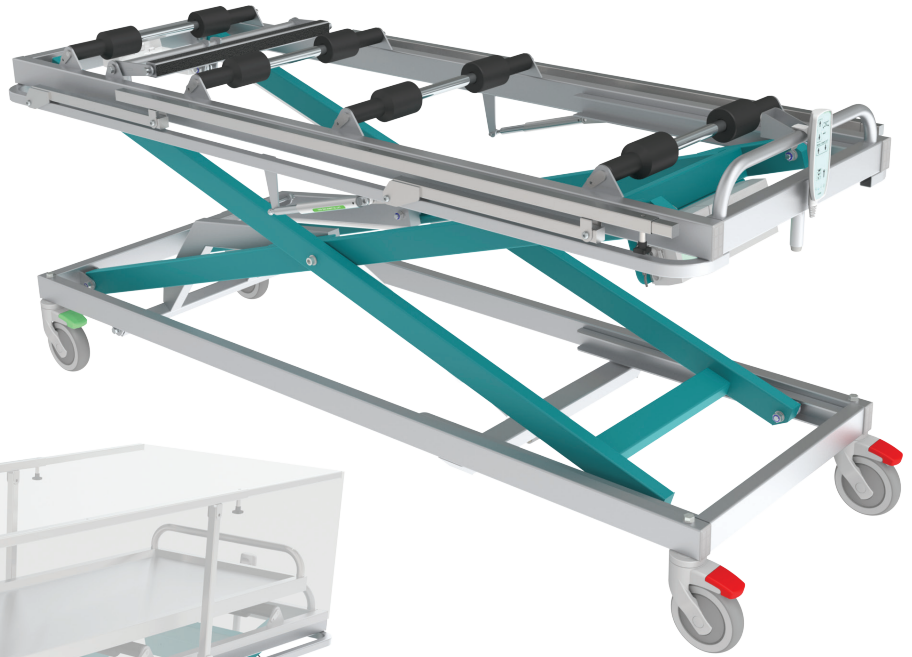

s o v a

Concealment Mortuary Lifting Trolley

Dedicated design.
Seamless movement.
Pride in our products.

WARRANTY

3 YEARS
ELECTRICS

10 YEARS
FRAME

SWL
300kg

Concealment Mortuary Lifting Trolley 4H803CT

- Gas strut operated lock up/down side rail cover frame
- Heavy duty engineered polymer rollers
- Electric body tray & coffin brake with drain tilt function
- Epoxy powder coated frame
- Height adjustable push handle
- Electric high/low operation
- Flexible PVC tarpaulin cover (shown as transparent for illustration)
- Removable rechargeable battery pack
- 150mm directional & braking Tente castors
- Stainless steel side rails

Dimensions

Overall Width: 795mm

Overall Length: 2055mm

Overall Low Height: 520mm

Overall Low Height with cover: 930mm

Platform Height - High: 1680mm

Platform Height -Low: 470mm

s o v a