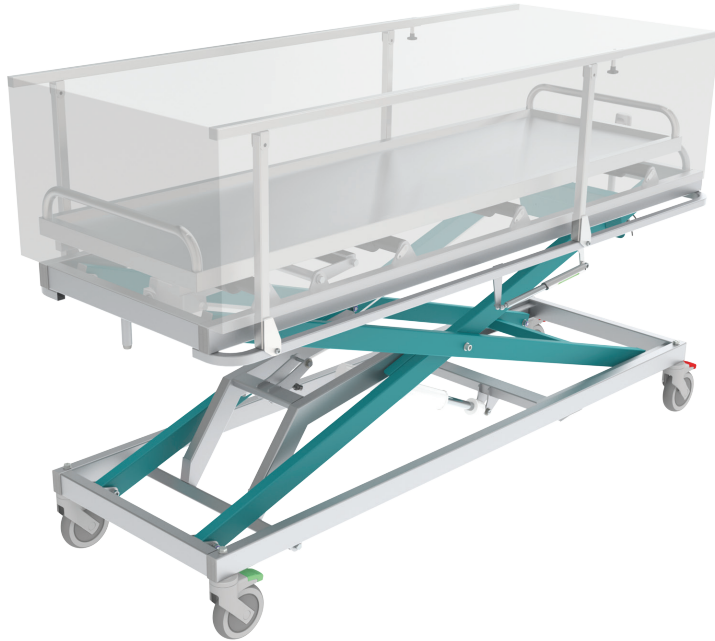

s o v a

Concealment Mortuary Lifting Trolley

Dedicated design.
Seamless movement.
Pride in our products.

WARRANTY

3 YEARS
ELECTRICS

10 YEARS
FRAME

SWL
300kg

Concealment Mortuary Lifting Trolley 4H803CT

- Gas strut operated lock up/down side rail cover frame
- Heavy duty engineered polymer rollers
- Electric body tray & coffin brake with drain tilt function
- Epoxy powder coated frame
- Height adjustable push handle
- Electric high/low operation
- Flexible PVC tarpaulin cover (shown as transparent for illustration)
- Removable rechargeable battery pack
- 150mm directional & braking Tente castors
- Stainless steel side rails

Dimensions

Overall Width: 795mm

Overall Length: 2055mm

Overall Low Height: 520mm

Overall Low Height with cover: 930mm

Platform Height - High: 1680mm

Platform Height -Low: 470mm

s o v a