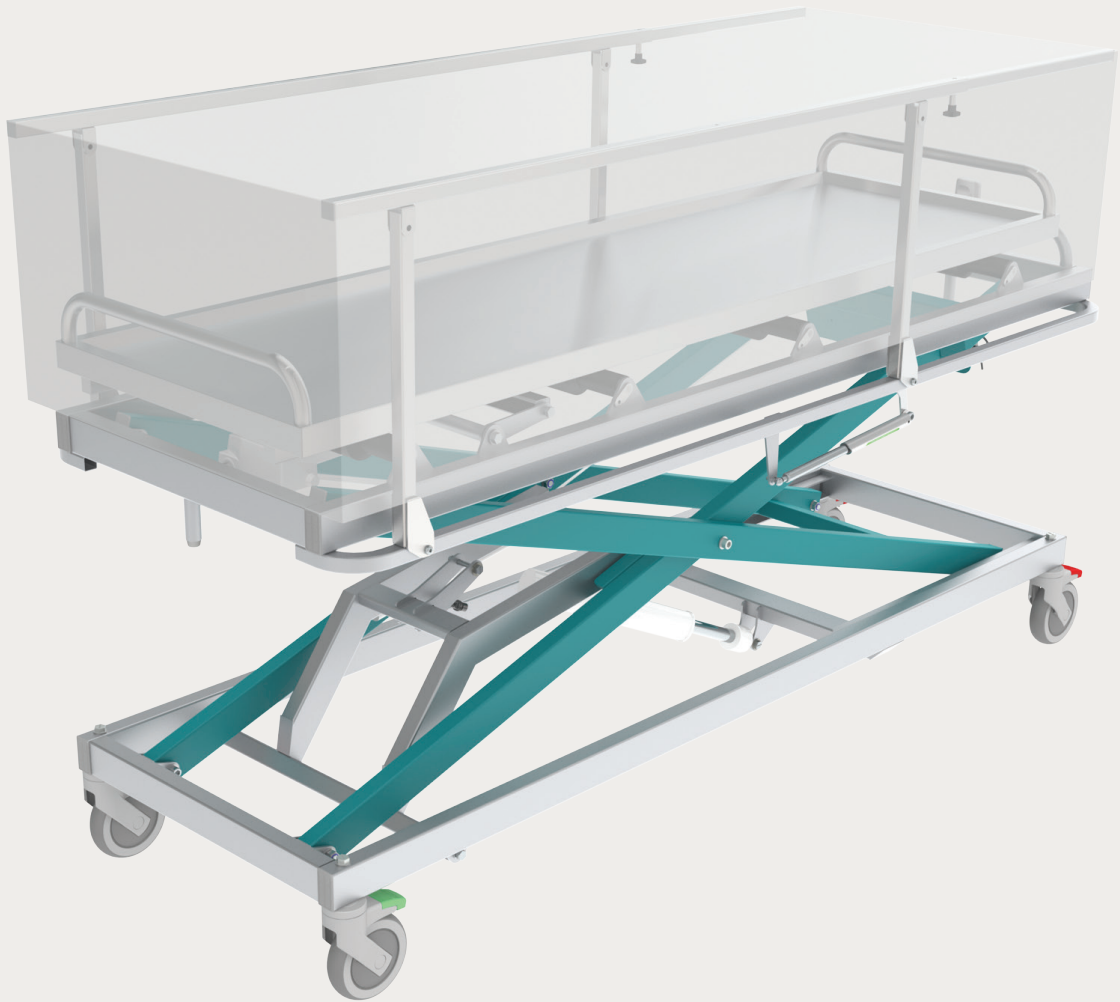

s o v a

Concealment Mortuary Lifting Trolley

Dedicated design.
Seamless movement.
Pride in our products.

WARRANTY

3 YEARS
ELECTRICS

10 YEARS
FRAME

SWL
300kg

Concealment Mortuary Lifting Trolley 4H803CT

- Gas strut operated lock up/down side rail cover frame
- Heavy duty engineered polymer rollers
- Electric body tray & coffin brake with drain tilt function
- Epoxy powder coated frame
- Height adjustable push handle
- Electric high/low operation
- Flexible PVC tarpaulin cover (shown as transparent for illustration)
- Removable rechargeable battery pack
- 150mm directional & braking Tente castors
- Stainless steel side rails

Dimensions

Overall Width: 795mm

Overall Length: 2055mm

Overall Low Height: 520mm

Overall Low Height with cover: 930mm

Platform Height - High: 1680mm

Platform Height -Low: 470mm

s o v a