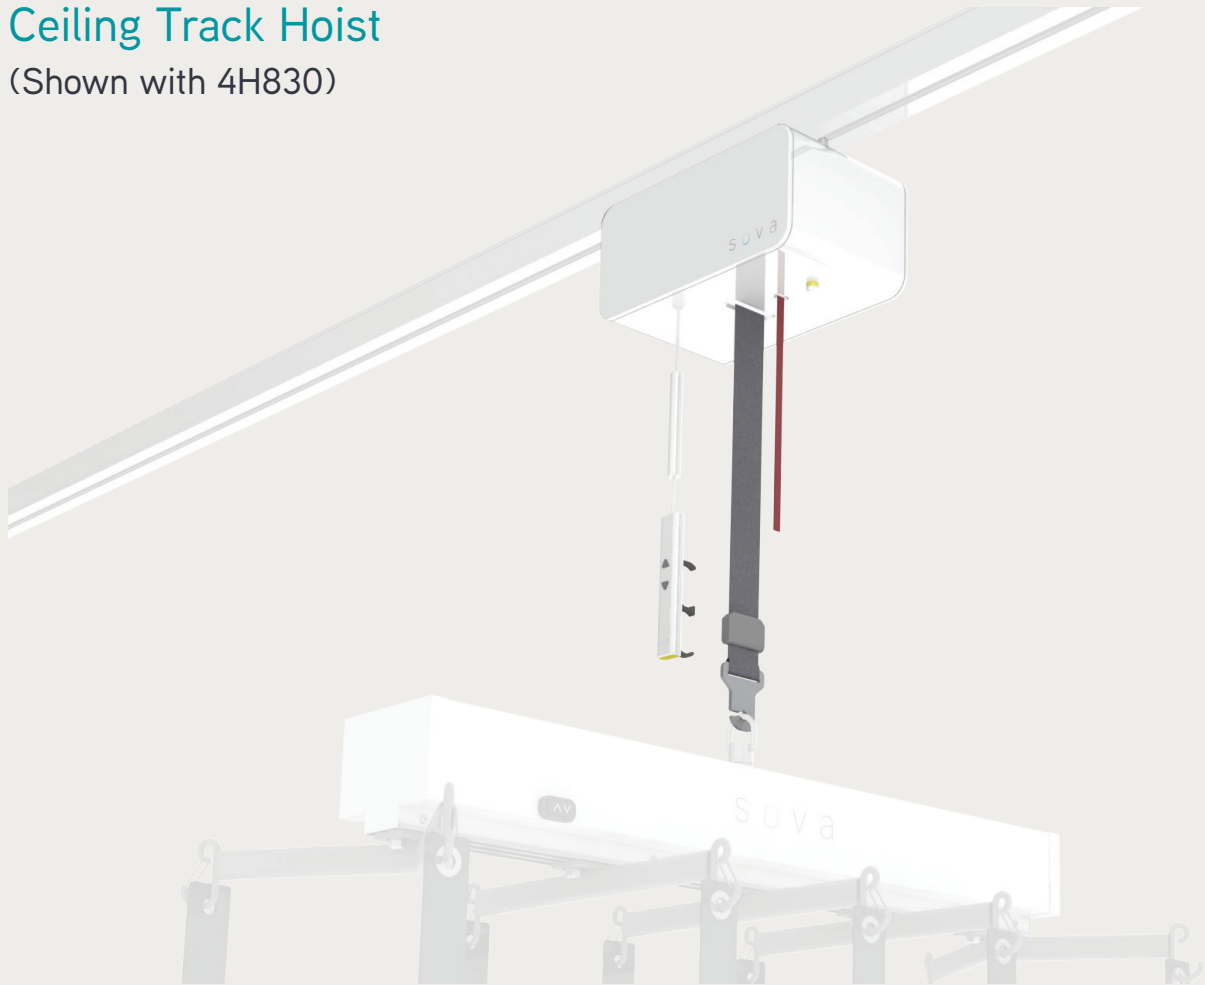

s o v a

Ceiling Track Hoist
(Shown with 4H830)

Dedicated design.
Seamless movement.
Pride in our products.

Options

Electric Spreader Bar 4H830

Mortuary Spreader Bar 4H832

Ceiling Track 4H836

- Guldmann lift module and track system .
Consult Guldmann brochure for further details
- Up to 500kg SWL
- 24V power
- Optional spreader bar attachments - 4H830 & 4H832