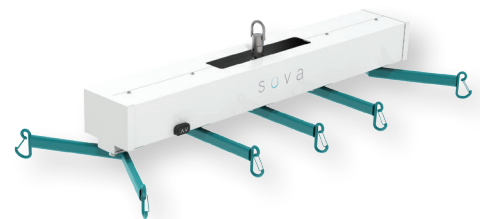

s o v a

Ceiling Track Hoist
(Shown with 4H830)

Dedicated design.
Seamless movement.
Pride in our products.

Options

Electric Spreader Bar 4H830

Mortuary Spreader Bar 4H832

Ceiling Track 4H836

- Guldmann lift module and track system .
Consult Guldmann brochure for further details
- Up to 500kg SWL
- 24V power
- Optional spreader bar attachments - 4H830 & 4H832