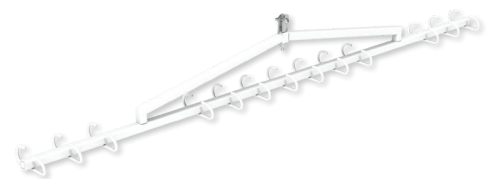

s o v a

Ceiling Track Hoist
(Shown with 4H830)

Dedicated design.
Seamless movement.
Pride in our products.

Options

Electric Spreader Bar 4H830

Mortuary Spreader Bar 4H832

Ceiling Track 4H836

- Guldmann lift module and track system .
Consult Guldmann brochure for further details
- Up to 500kg SWL
- 24V power
- Optional spreader bar attachments - 4H830 & 4H832