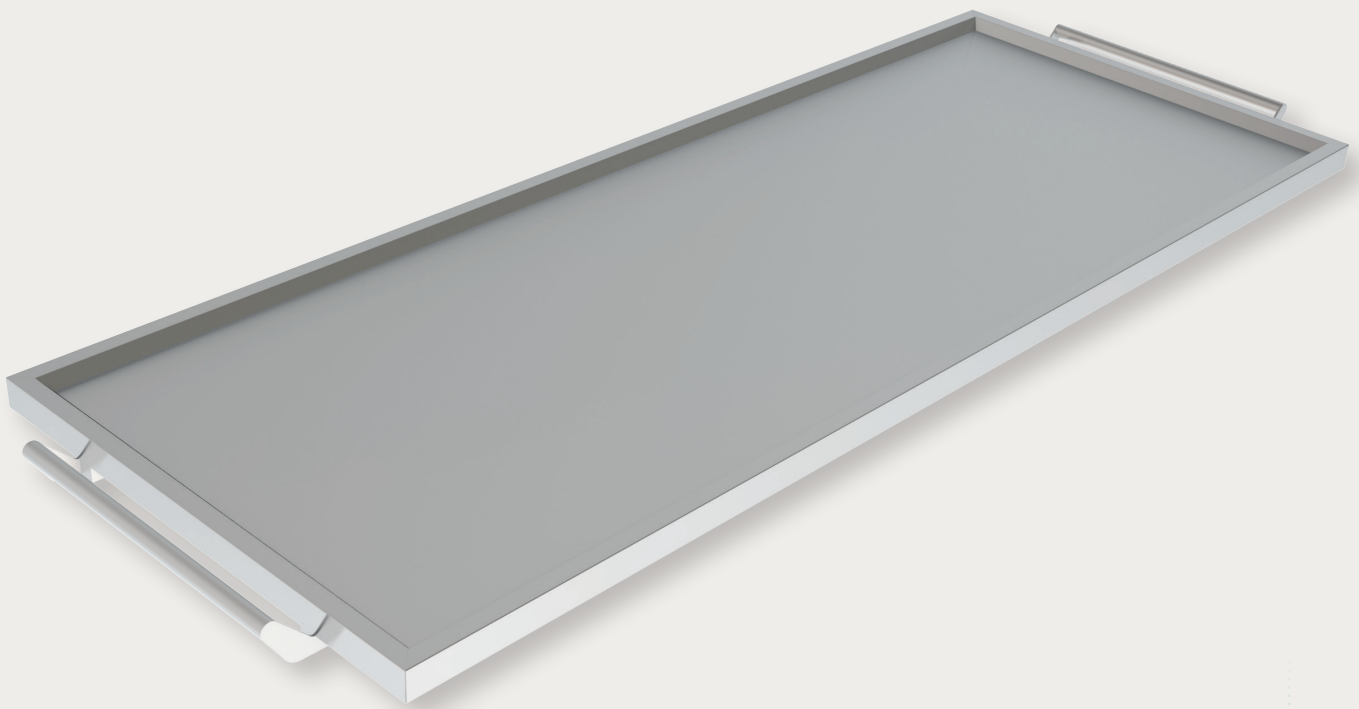

S o v a

---

Body Trays - Bariartic

Dedicated design.  
Seamless movement.  
Pride in our products.

.....

**10 YEAR  
WARRANTY**

## Body Trays - Bariatric 4H811

- 304 stainless steel construction
- Push pull handles both ends
- Angled sides allow for easy side transfer
- Stainless steel rigid tube sub-frame
- Angled corners allow for easy cleaning and fluid removal
- Fully welded stainless steel construction with flawless finish
- 350 kg SWL

### Dimensions

Height: 75mm

Width: 800mm

Length: 2200mm

s o v a

dignity in motion