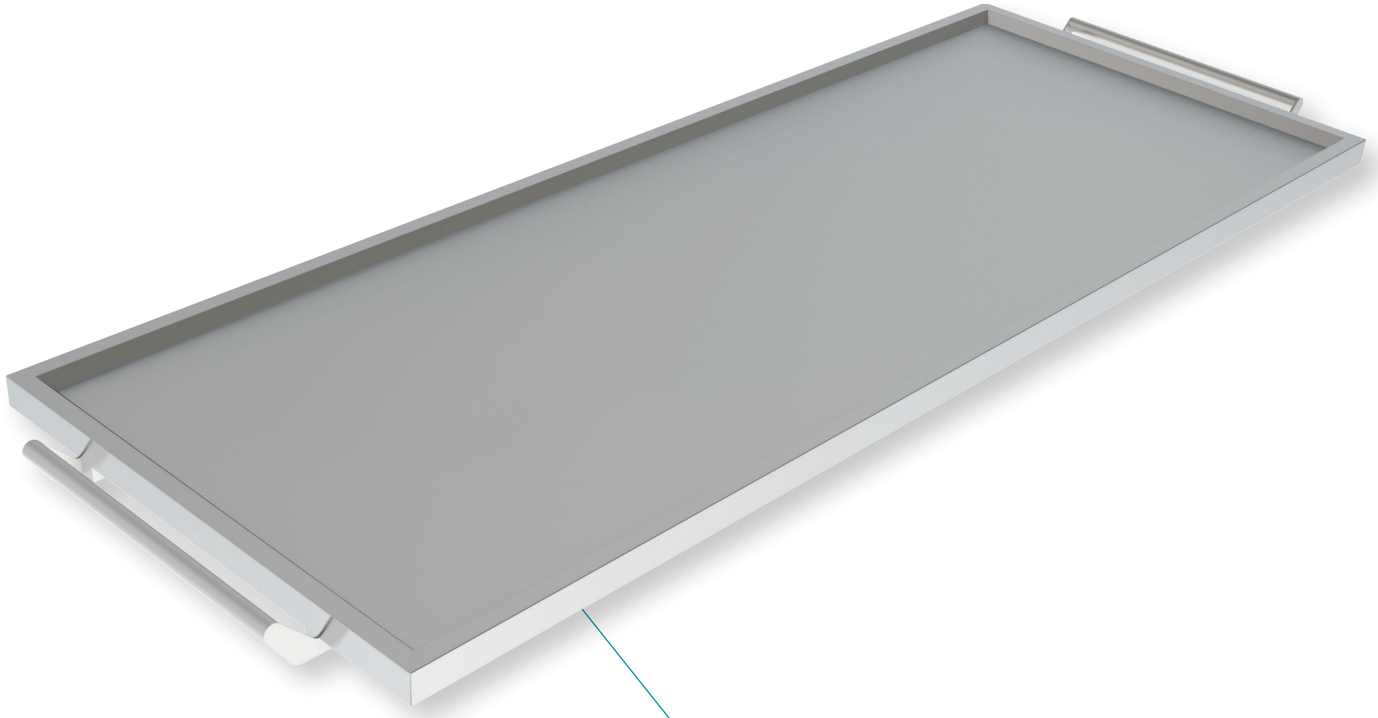

S o v a

---

Body Trays - Bariartic

Dedicated design.  
Seamless movement.  
Pride in our products.

.....

**10 YEAR  
WARRANTY**

## Body Trays - Bariatric 4H811

- 304 stainless steel construction
- Push pull handles both ends
- Angled sides allow for easy side transfer
- Stainless steel rigid tube sub-frame
- Angled corners allow for easy cleaning and fluid removal
- Fully welded stainless steel construction with flawless finish
- 350 kg SWL

### Dimensions

Height: 75mm

Width: 800mm

Length: 2200mm

s o v a

dignity in motion