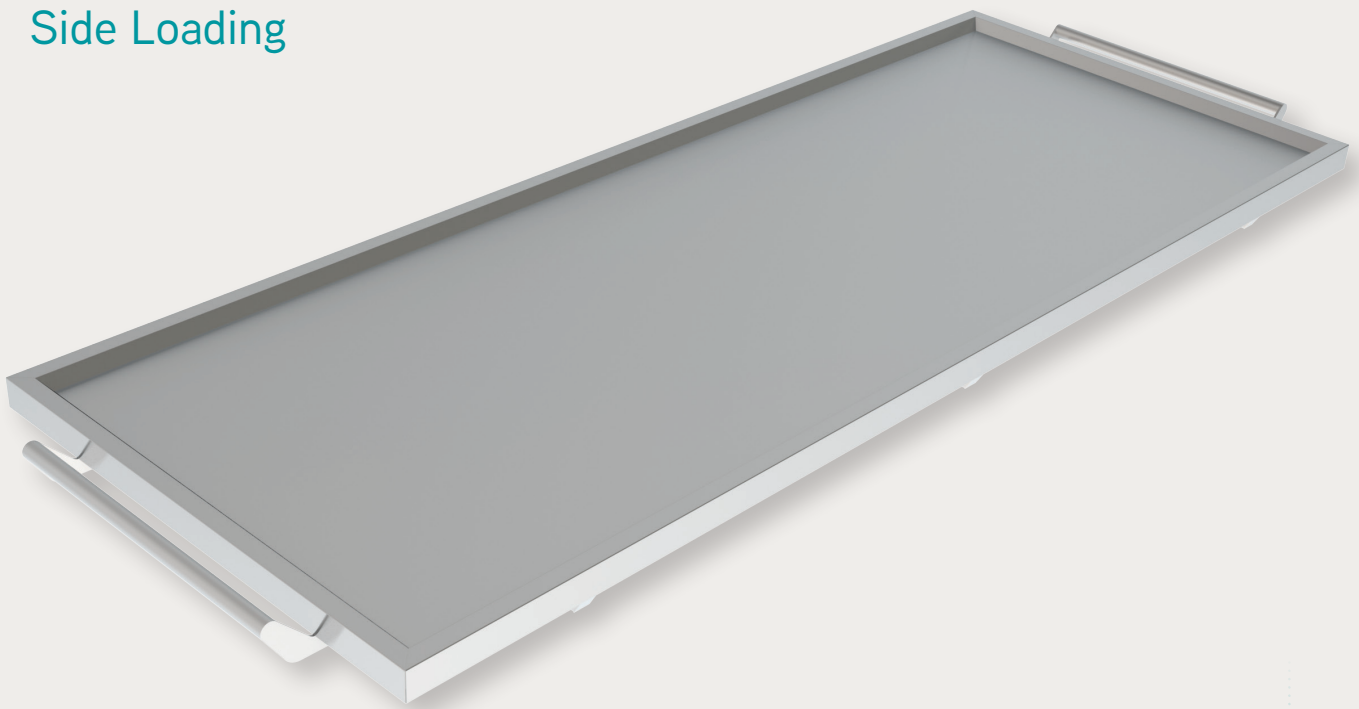

S o v a

---

Cadaver Tray - Bariartic  
Side Loading

Dedicated design.  
Seamless movement.  
Pride in our products.

## Cadaver Trays - Bariatric - Side Loading 4H811SL

- 304 stainless steel construction
- Push pull handles both ends
- Angled sides allow for easy side transfer
- Stainless steel rigid tube sub-frame
- Angled corners allow for easy cleaning and fluid removal
- Fully welded stainless steel construction with flawless finish
- 350 kg SWL

### Dimensions

Height: 75mm

Width: 800mm

Length: 2200mm

sova / dignity in motion