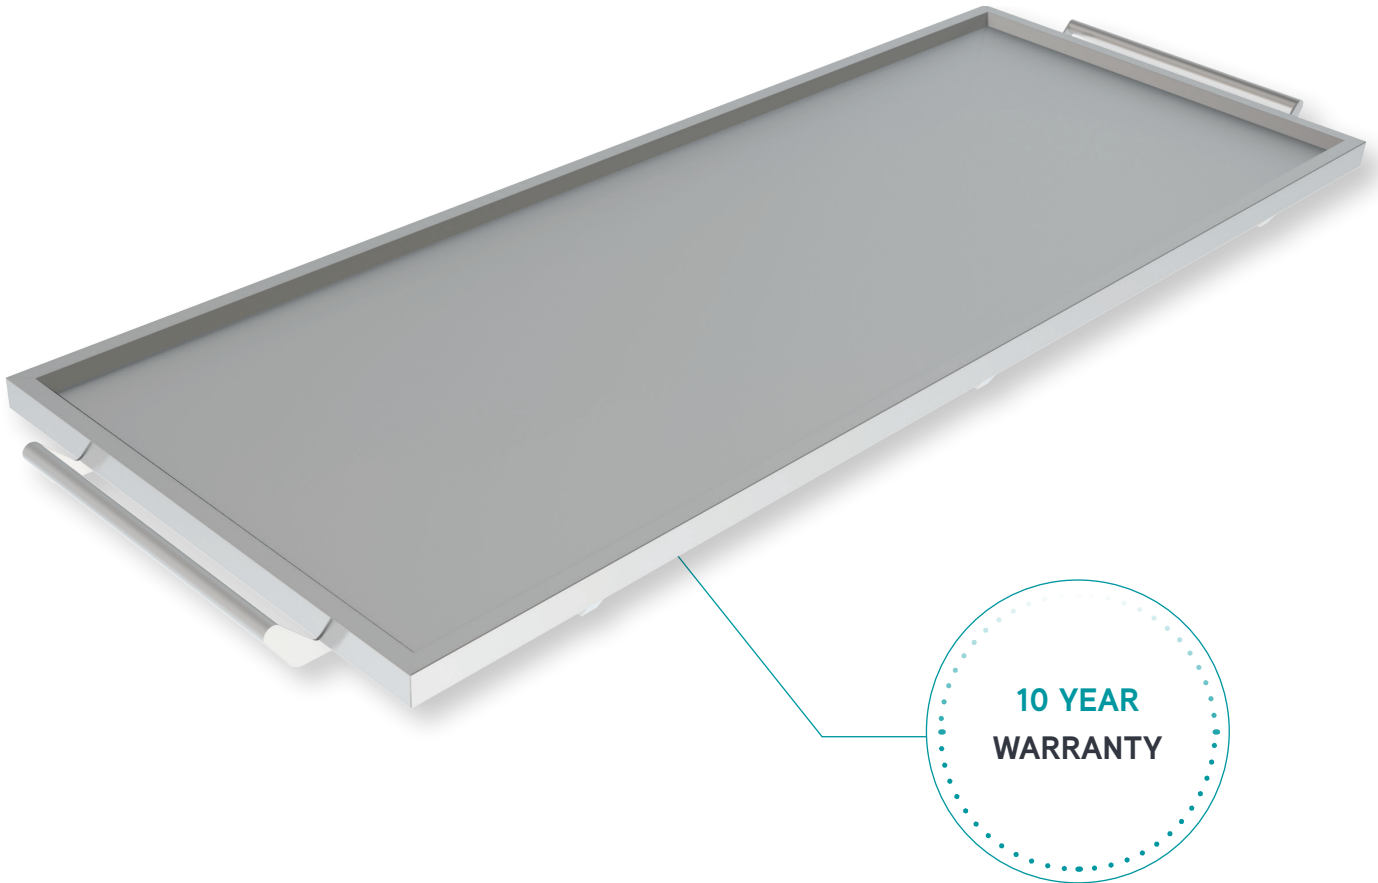

S o v a

---

Cadaver Tray - Bariartic  
Side Loading

Dedicated design.  
Seamless movement.  
Pride in our products.

## Cadaver Trays - Bariatric - Side Loading 4H811SL

- 304 stainless steel construction
- Push pull handles both ends
- Angled sides allow for easy side transfer
- Stainless steel rigid tube sub-frame
- Angled corners allow for easy cleaning and fluid removal
- Fully welded stainless steel construction with flawless finish
- 350 kg SWL

### Dimensions

Height: 75mm

Width: 800mm

Length: 2200mm

sova / dignity in motion