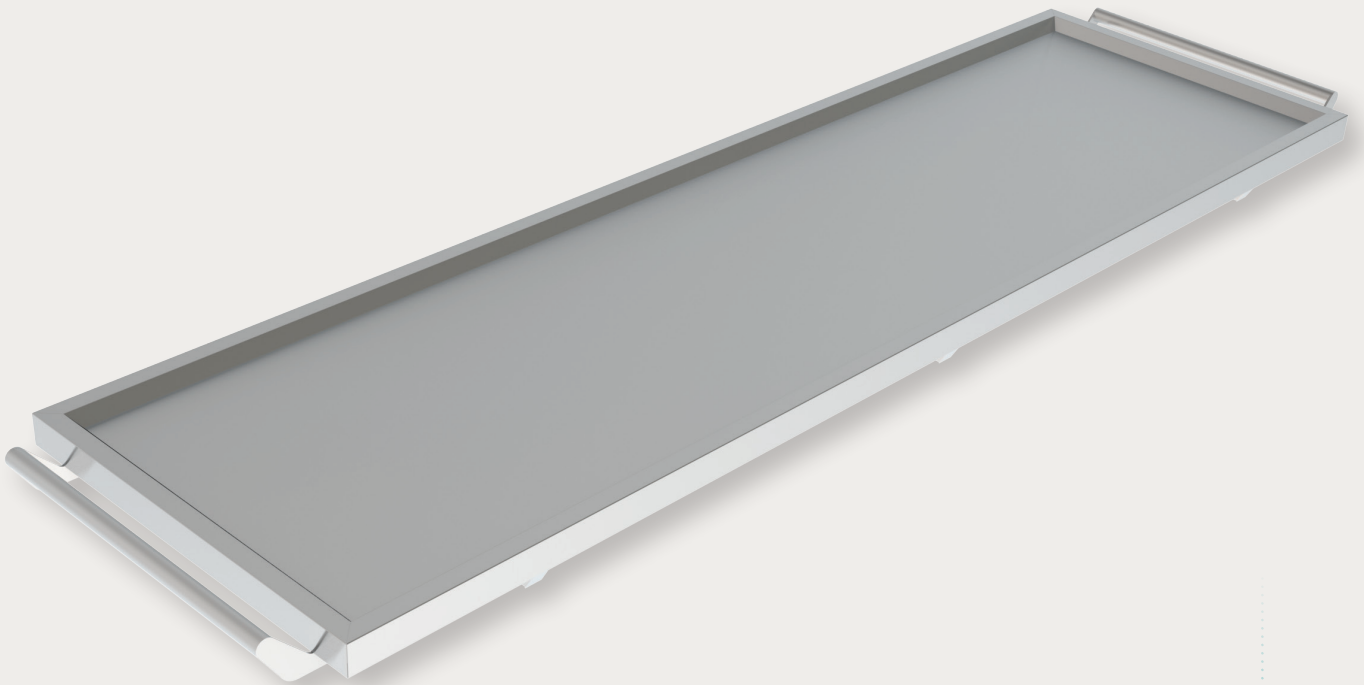

s o v a

---

Cadaver Trays  
Side Loading

Dedicated design.  
Seamless movement.  
Pride in our products.

**10 YEAR  
WARRANTY**

## Cadaver Trays - Side Loading 4H810SL

- 304 stainless steel construction
- Push pull handles both ends
- Angled sides allow for easy side transfer
- Stainless steel rigid tube sub-frame
- Angled corners allow for easy cleaning and fluid removal
- Fully welded stainless steel construction with flawless finish
- 200 kg SWL

### Dimensions

Height: 75mm

Width: 600mm

Length: 2200mm

sova / dignity in motion