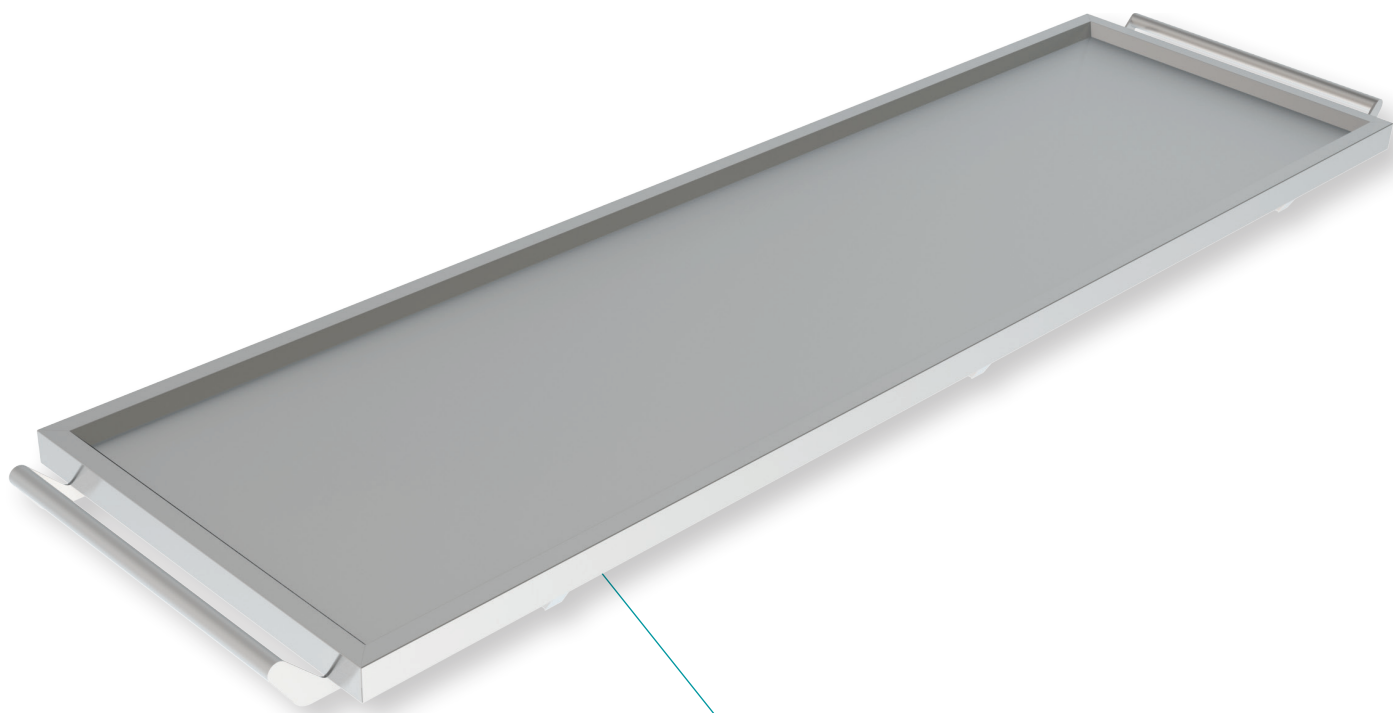

s o v a

---

Cadaver Trays  
Side Loading

Dedicated design.  
Seamless movement.  
Pride in our products.

**10 YEAR  
WARRANTY**

## Cadaver Trays - Side Loading 4H810SL

- 304 stainless steel construction
- Push pull handles both ends
- Angled sides allow for easy side transfer
- Stainless steel rigid tube sub-frame
- Angled corners allow for easy cleaning and fluid removal
- Fully welded stainless steel construction with flawless finish
- 200 kg SWL

### Dimensions

Height: 75mm

Width: 600mm

Length: 2200mm

sova / dignity in motion