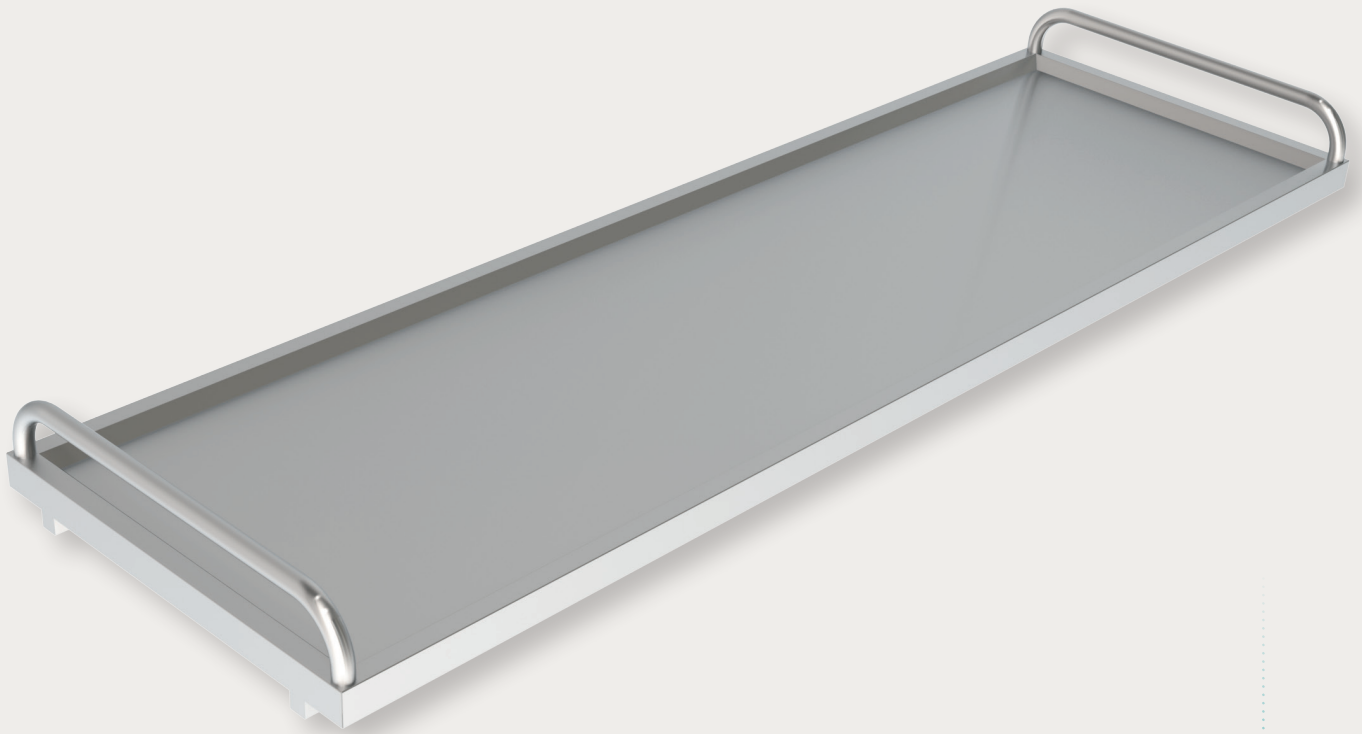

s o v a

Cadaver Trays
Light

Dedicated design.
Seamless movement.
Pride in our products.

**10 YEAR
WARRANTY**

Cadaver Trays - Light 4H810L

- 304 stainless steel construction
- Push pull handles both ends
- Angled sides allow for easy side transfer
- Stainless steel rigid tube sub-frame
- Angled corners allow for easy cleaning and fluid removal
- Fully welded stainless steel construction with flawless finish
- 200 kg SWL

Dimensions

Height: 75mm

Width: 600mm

Length: 1950mm

sova / dignity in motion

Contact us

Tel: (08) 9302 4757

Email: sales@sovamotion.com.au