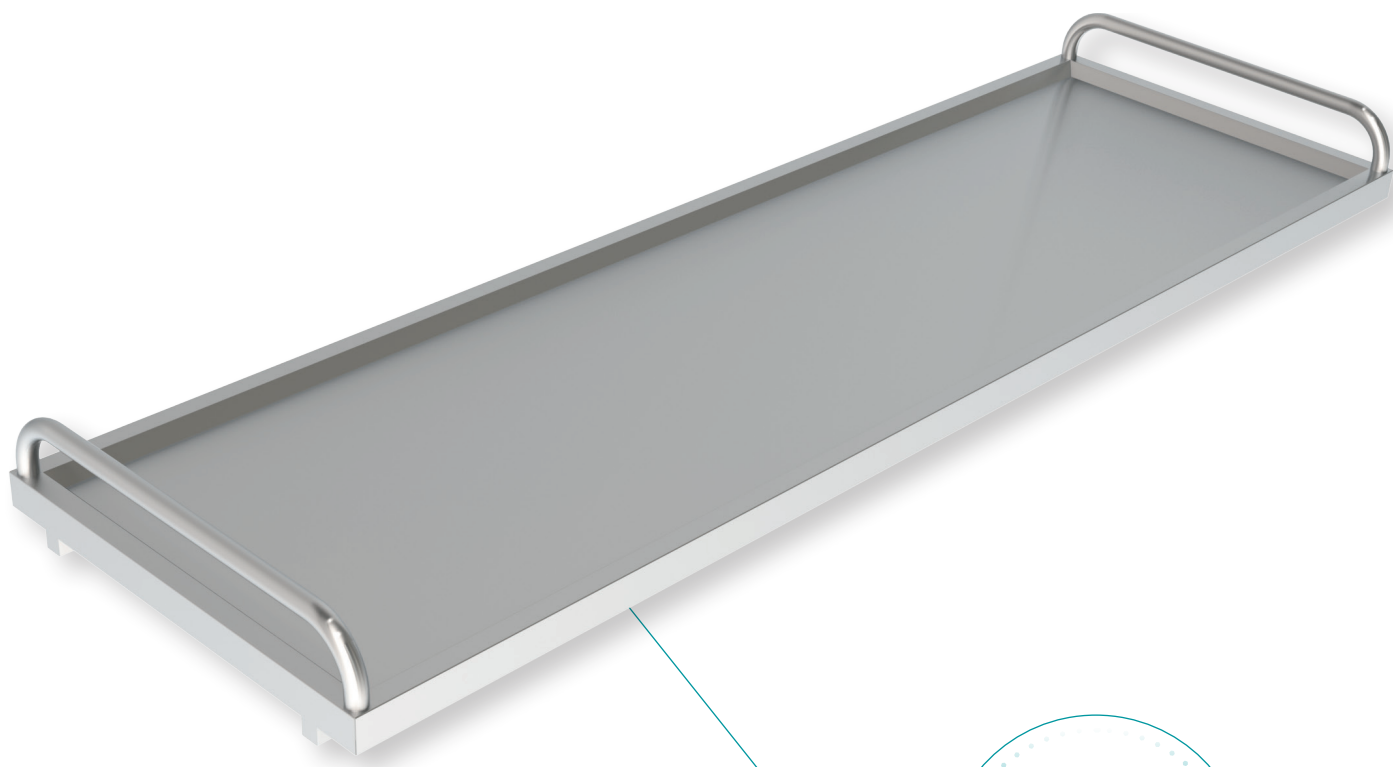

s o v a

Cadaver Trays
Light

Dedicated design.
Seamless movement.
Pride in our products.

**10 YEAR
WARRANTY**

Cadaver Trays - Light 4H810L

- 304 stainless steel construction
- Push pull handles both ends
- Angled sides allow for easy side transfer
- Stainless steel rigid tube sub-frame
- Angled corners allow for easy cleaning and fluid removal
- Fully welded stainless steel construction with flawless finish
- 200 kg SWL

Dimensions

Height: 75mm

Width: 600mm

Length: 1950mm

sova / dignity in motion

Contact us

Tel: (08) 9302 4757

Email: sales@sovamotion.com.au