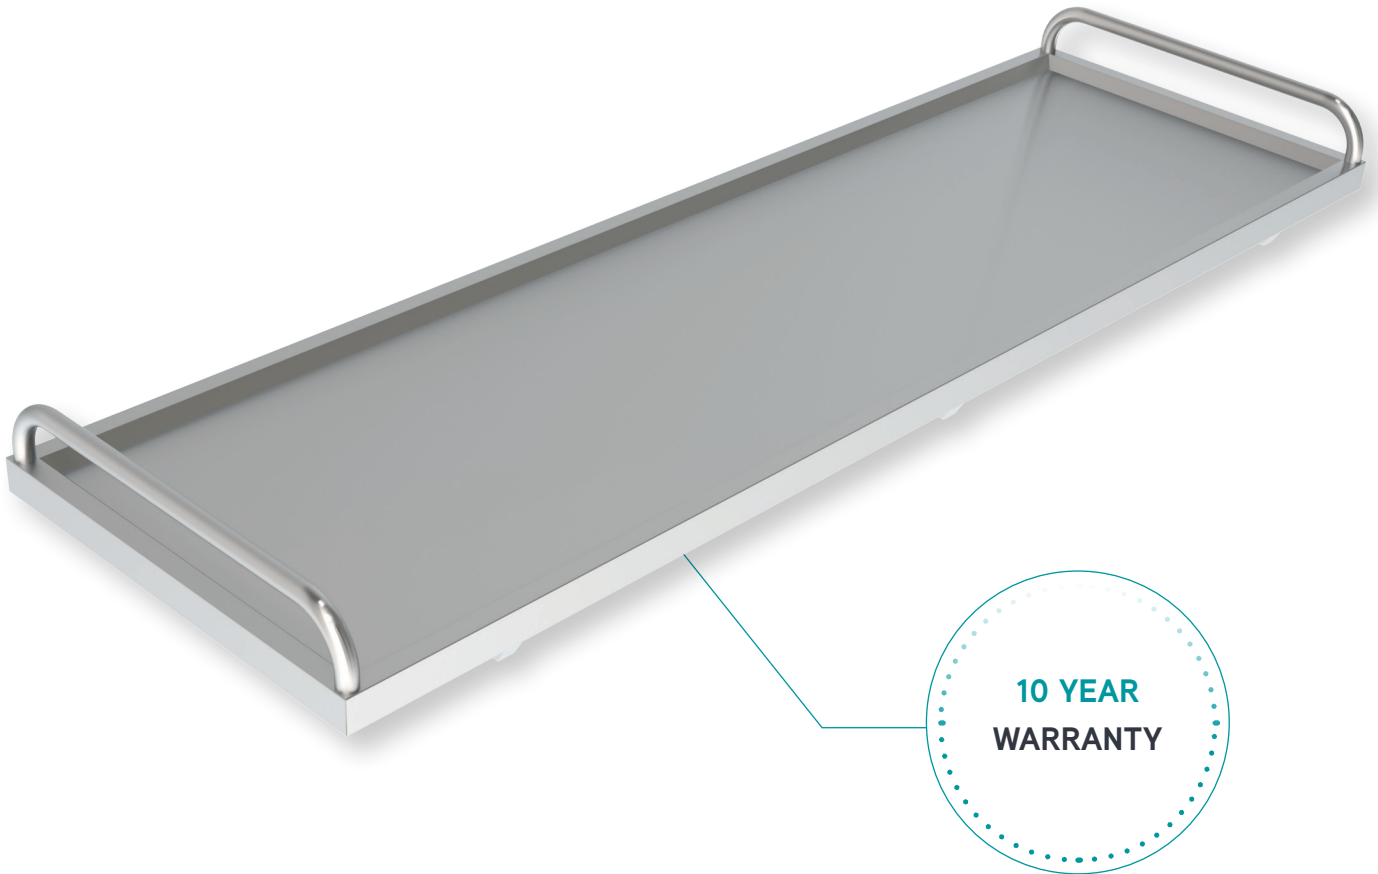

S o v a

Cadaver Tray - Light
Side Loading

Dedicated design.
Seamless movement.
Pride in our products.

Cadaver Trays - Light - Side Loading 4H810LSL

- 304 stainless steel construction
- Push pull handles both ends
- Angled sides allow for easy side transfer
- Stainless steel rigid tube sub-frame
- Angled corners allow for easy cleaning and fluid removal
- Fully welded stainless steel construction with flawless finish
- 200 kg SWL

Dimensions

Height: 75mm

Width: 600mm

Length: 1950mm

sova / dignity in motion

Contact us

Tel: (08) 9302 4757

Email: sales@sovamotion.com.au