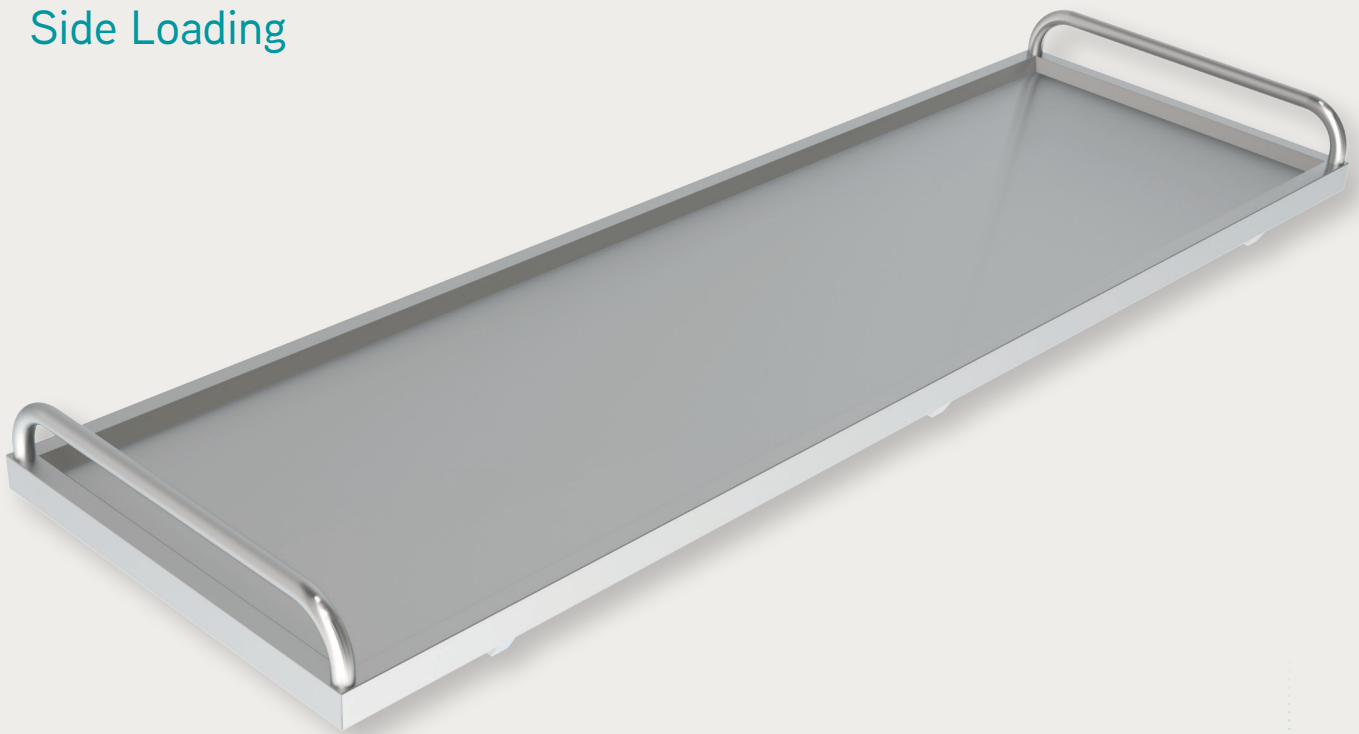

S o v a

Cadaver Tray - Light
Side Loading

Dedicated design.
Seamless movement.
Pride in our products.

Cadaver Trays - Light - Side Loading 4H810LSL

- 304 stainless steel construction
- Push pull handles both ends
- Angled sides allow for easy side transfer
- Stainless steel rigid tube sub-frame
- Angled corners allow for easy cleaning and fluid removal
- Fully welded stainless steel construction with flawless finish
- 200 kg SWL

Dimensions

Height: 75mm

Width: 600mm

Length: 1950mm

sova / dignity in motion

Contact us

Tel: (08) 9302 4757

Email: sales@sovamotion.com.au