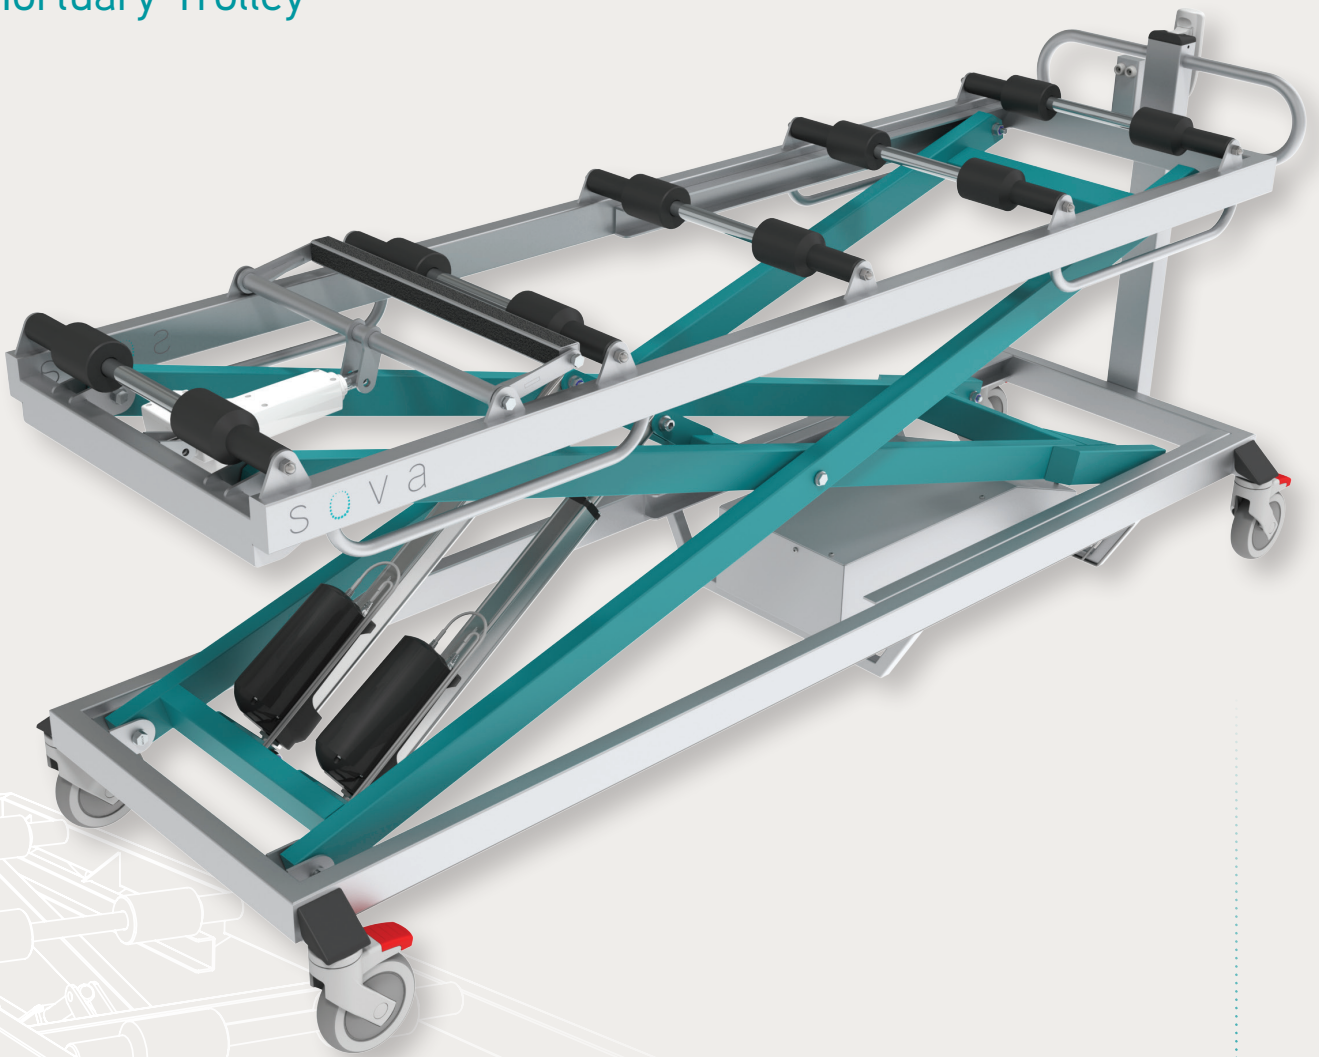

s o v a

Mortuary Trolley

Dedicated design.
Seamless movement.
Pride in our products.

WARRANTY
3 YEARS
ELECTRICS
10 YEARS
FRAME

Mortuary Trolley 4H801

- 350kg SWL
- Dual purpose roller design for coffin & body trays
- Dual actuators
- Heavy duty engineered polymer rollers
- Epoxy powder coated frame
- Side push/pull handles
- Electric high/low operation
- Electric Coffin/Tray Brake
- High capacity maintenance free battery pack
- 150mm lockable castors

Dimensions

Overall Height: 980mm
Max height: 1900mm
Min height: 475mm
Width: 750mm
Length: 2270mm

sova / dignity in motion

Contact us

Tel: (08) 9302 4757

Email: sales@sovamotion.com.au

sovamotion.com.au