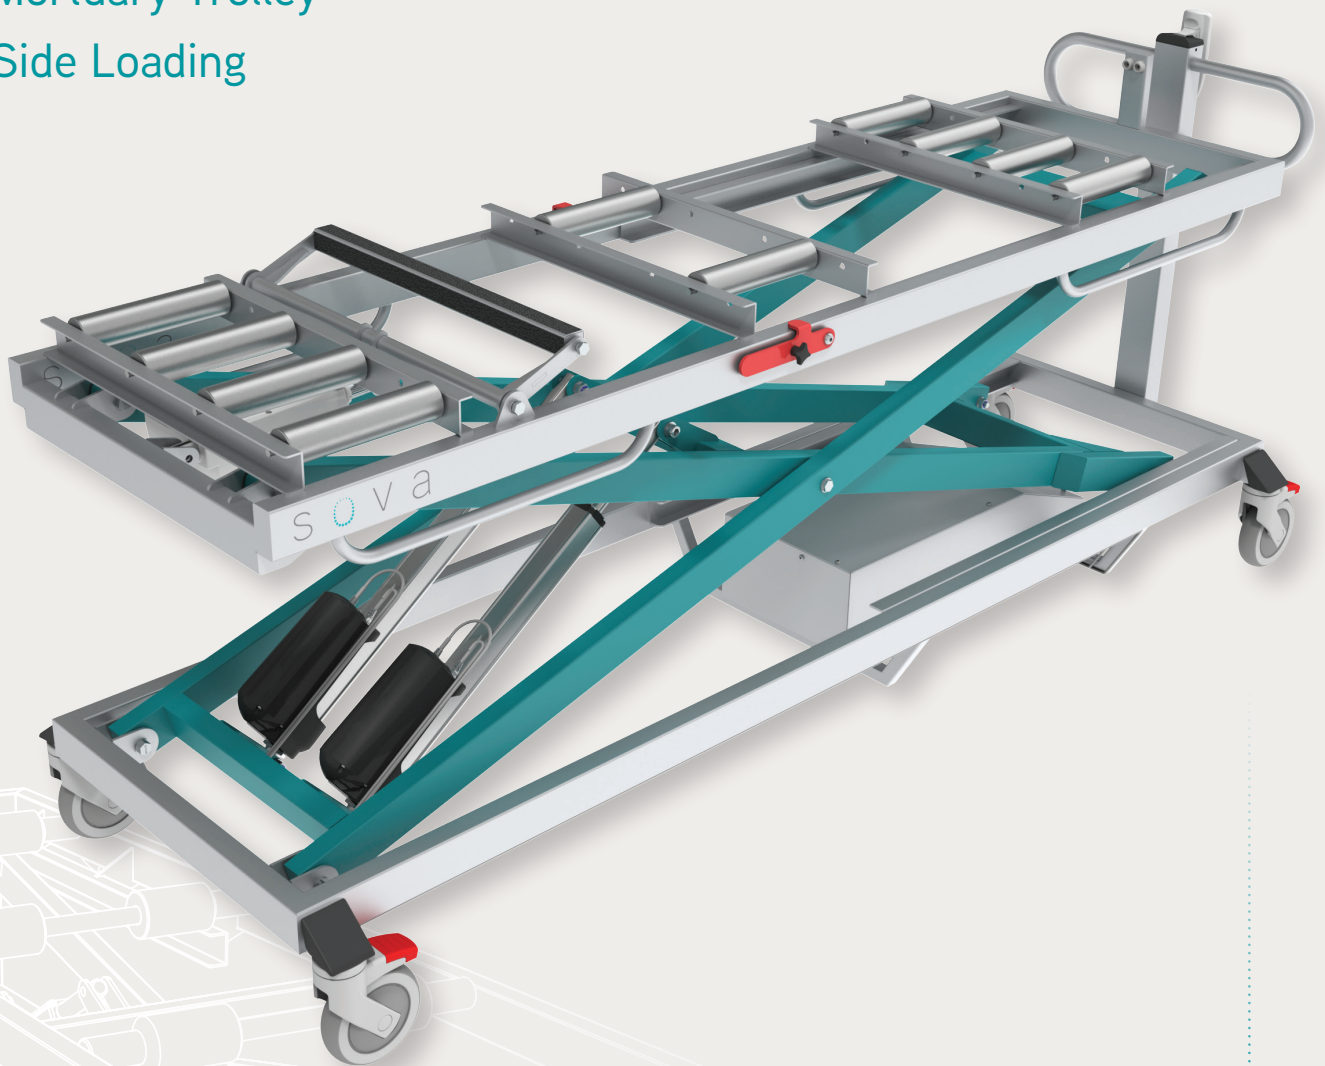

s o v a

---

Mortuary Trolley  
Side Loading

Dedicated design.  
Seamless movement.  
Pride in our products.

**WARRANTY**  
**3 YEARS**  
**ELECTRICS**  
**10 YEARS**  
**FRAME**

## Mortuary Trolley Side Loading 4H801S

- 350kg SWL
- Dual purpose roller design for coffin & body trays
- Dual actuators
- Heavy duty zinc treated ball bearing rollers
- Epoxy powder coated frame
- Side push/pull handles
- Electric high/low operation
- Electric Coffin/Tray Brake
- High capacity maintenance free battery pack
- 150mm lockable castors

### Dimensions

Overall Height: 980mm  
 Max height: 1900mm  
 Min height: 475mm  
 Width: 750mm  
 Length: 2270mm

sova / dignity in motion