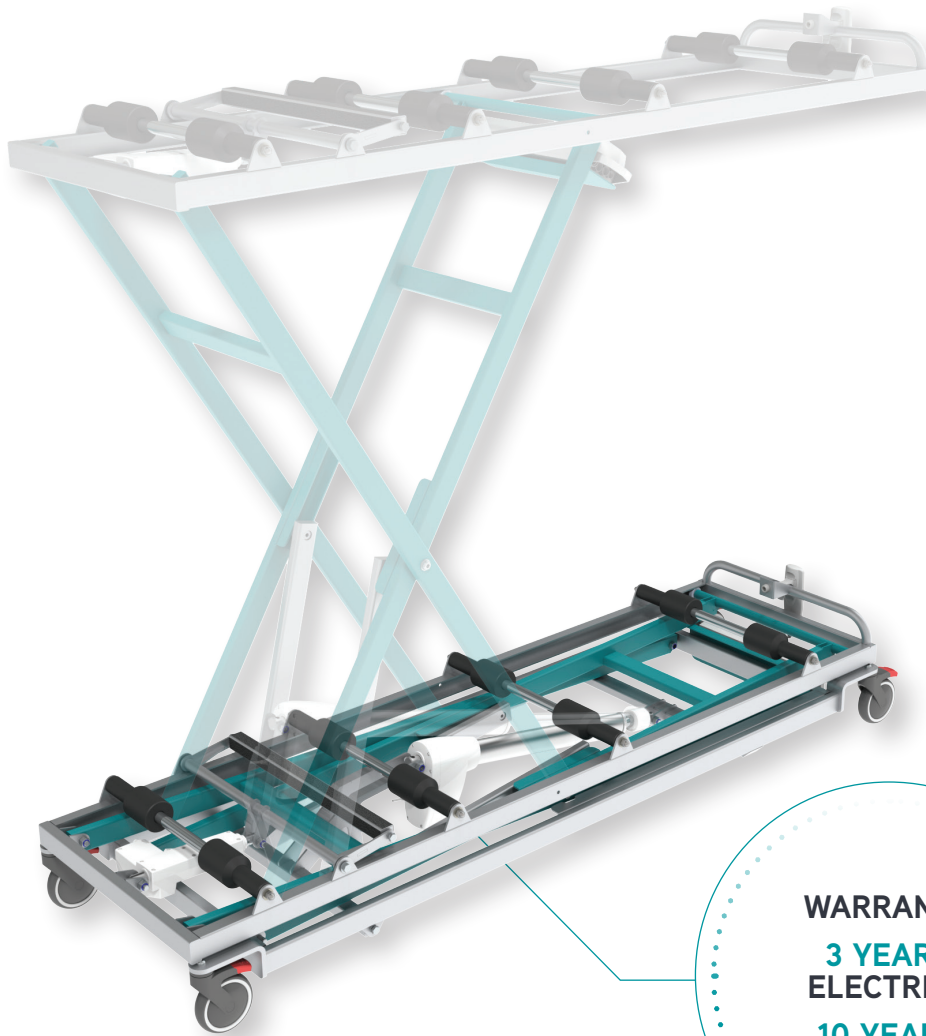

s o v a

Mortuary Trolley

Dedicated design.
Seamless movement.
Pride in our products.

WARRANTY
3 YEARS
ELECTRICS
10 YEARS
FRAME

Mortuary Trolley 4H800

- 200kg SWL
- Dual purpose roller design for coffin & body trays
- Handset high/low
- Heavy duty engineered polymer rollers
- Epoxy powder coated frame
- Height adjustable push handle
- Electric high/low operation
- Rechargeable battery pack
- Electric body tray & coffin brake
- Electric body tray drain angle function
- 125mm lockable castors

Dimensions

Overall min height: 340mm
Max height: 1700mm
Min height: 290mm
Width: 640mm
Length: 2060mm

sova

dignity in motion

Contact us

Tel: (08) 9302 4757

Email: sales@sovamotion.com.au

sovamotion.com.au