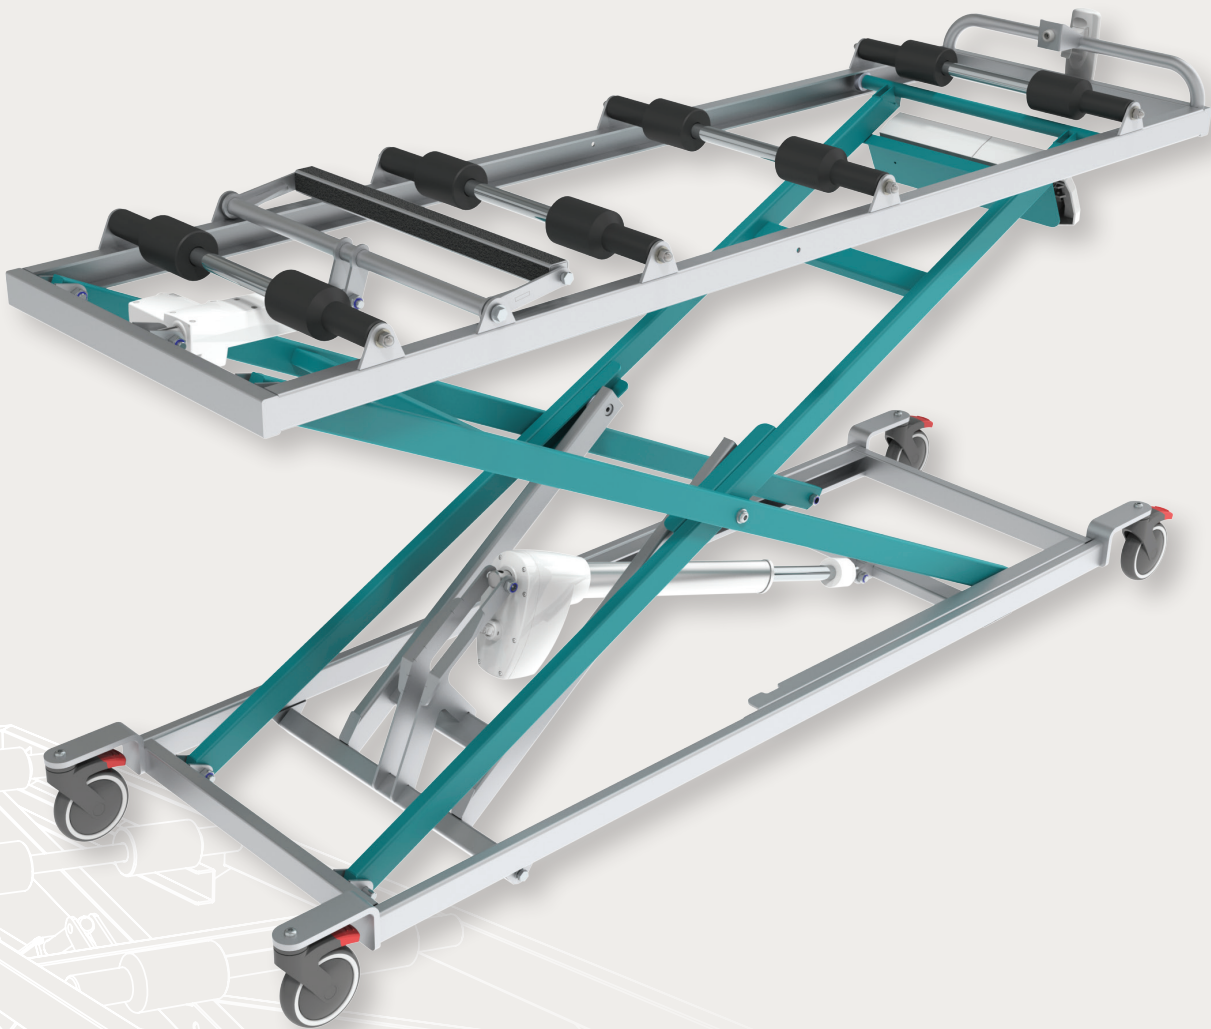

s o v a

Mortuary Trolley

Dedicated design.
Seamless movement.
Pride in our products.

WARRANTY
3 YEARS
ELECTRICS
10 YEARS
FRAME

Mortuary Trolley 4H800

- 200kg SWL
- Dual purpose roller design for coffin & body trays
- Handset high/low
- Heavy duty engineered polymer rollers
- Epoxy powder coated frame
- Height adjustable push handle
- Electric high/low operation
- Rechargeable battery pack
- Electric body tray & coffin brake
- Electric body tray drain angle function
- 125mm lockable castors

Dimensions

Overall min height: 340mm
Max height: 1700mm
Min height: 290mm
Width: 640mm
Length: 2060mm

sova

dignity in motion

Contact us

Tel: (08) 9302 4757

Email: sales@sovamotion.com.au

sovamotion.com.au